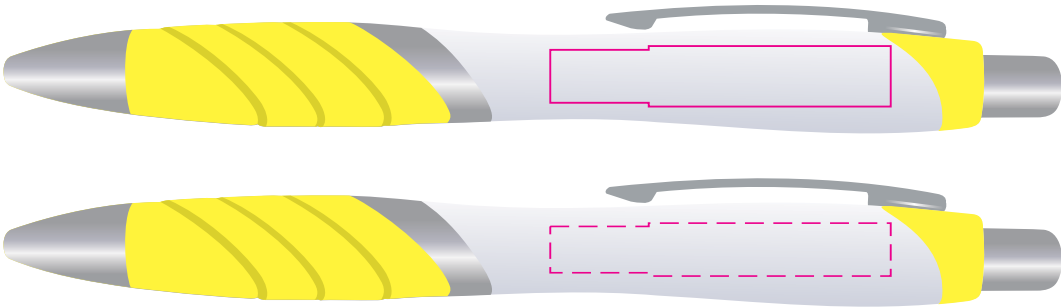

Logo Here

Job # XXXXXX
Cust # XXXX-XC

LL488 - Beat Pen w/ White Barrel & Coloured grips - Yellow, Orange, Red, Purple, Pink, Green, Light Blue, Dark Blue, Black

Pad Print  PMS XXXc

CMYK Direct Digital 

Below at approx 50% of size

Pad
Print Area: 45mmL x 7mmH / 32mmL x 8mmH
Actual print size: xxmmL x xxmmH

Digital
Print Area: 45mmL x 6mmH / 32mmL x 7mmH
Actual print size: xxmmL x xxmmH

Finished print area - Pad 
Finished print area - Digital 

Logo Here

Job # XXXXXX
Cust # XXXX-XC

LL488 - Beat Pen w/ White Barrel & Coloured grips - Yellow, Orange, Red, Purple, Pink, Green, Light Blue, Dark Blue, Black + Cardboard Sleeve: Black, Natural, White

Finished print area 

Pad Print

PMS
XXXc

Pad - Sleeve

Print Area: 20mmL x 55mmH

Actual print size: xxmmL x xxmmH

Finished print area 