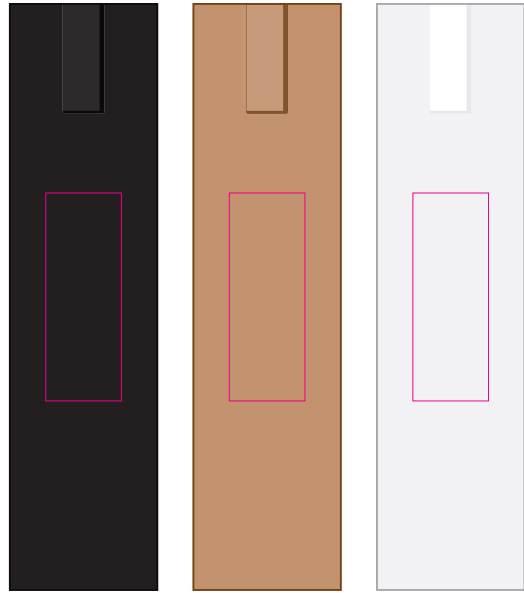

Logo Here

Job # XXXXXX
Cust # XXXX-XC

LL488 - Beat Pen w/ White Barrel & Coloured grips - Yellow, Orange, Red, Purple, Pink, Green, Light Blue, Dark Blue, Black

Pad Print  PMS XXXc

CMYK Direct Digital 

Below at approx 50% of size

Logo Here

Job # XXXXXX
Cust # XXXX-XC

LL488 - Beat Pen w/ White Barrel & Coloured grips - Yellow, Orange, Red, Purple, Pink, Green, Light Blue, Dark Blue, Black + Cardboard Sleeve: Black, Natural, White

Pad Print  PMS XXXc

CMYK Direct Digital 

Pad Print  PMS XXXc

Cardboard Pouch to be supplied in bulk

Cardboard Pouch with pens packed inside

BELOW IS 50% OF ACTUAL SIZE

Pad
Print Area: 45mmL x 7mmH / 32mmL x 8mmH
Actual print size: xxmmL x xxmmH

Finished print area 

Pad Print

PMS
XXXc

Pad - Sleeve

Print Area: 20mmL x 55mmH

Actual print size: xxmmL x xxmmH

Finished print area 