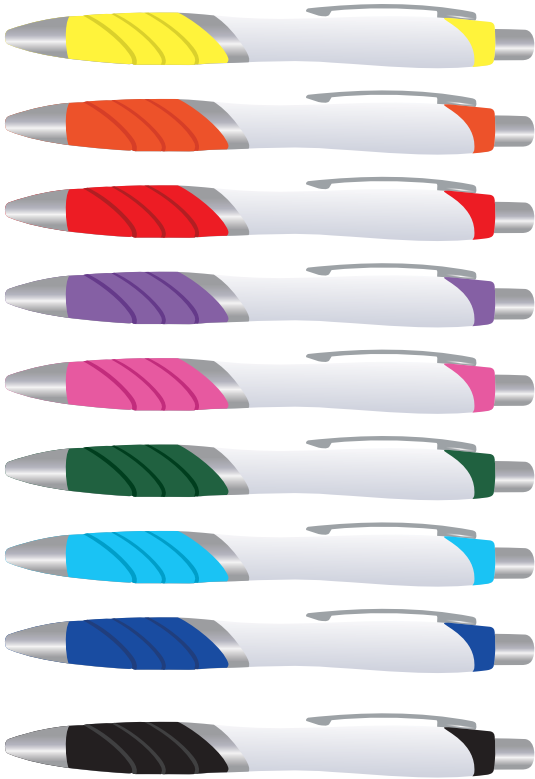

Logo Here

Job # XXXXXX
Cust # XXXX-XC

LL488 - Beat Pen w/ White Barrel & Coloured grips - Yellow, Orange, Red, Purple, Pink, Green, Light Blue, Dark Blue, Black

Pad Print  PMS XXXc

CMYK Direct Digital 

Below at approx 50% of size

Pad
Print Area: 45mmL x 7mmH / 32mmL x 8mmH
Actual print size: xxmmL x xxmmH

Digital
Print Area: 45mmL x 6mmH / 32mmL x 7mmH
Actual print size: xxmmL x xxmmH

Finished print area - Pad 
Finished print area - Digital 

Logo Here

Job # XXXXXX
Cust # XXXX-XC

LL488 - Beat Pen w/ White Barrel & Coloured grips - Yellow, Orange, Red, Purple, Pink, Green, Light Blue, Dark Blue, Black + Cardboard Sleeve: Black, Natural, White