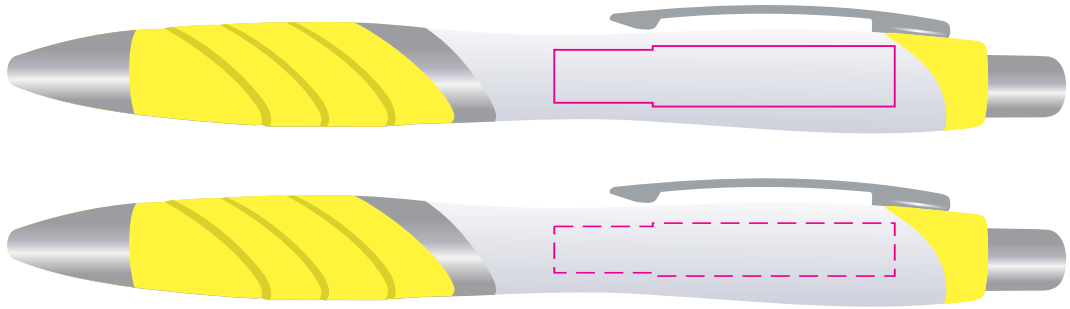

Logo Here

Job # XXXXXX
Cust # XXXX-XC

LL488 - Beat Pen w/ White Barrel & Coloured grips - Yellow, Orange, Red, Purple, Pink, Green, Light Blue, Dark Blue, Black

Pad Print  PMS XXXc

CMYK Direct Digital 

Below at approx 50% of size

Logo Here

Job # XXXXXX
Cust # XXXX-XC

LL488 - Beat Pen w/ White Barrel & Coloured grips - Yellow, Orange, Red, Purple, Pink, Green, Light Blue, Dark Blue, Black + Cardboard Sleeve: Black, Natural, White

Pad Print  PMS XXXc

CMYK Direct Digital 

Pad Print  PMS XXXc

Cardboard Pouch to be supplied in bulk

Cardboard Pouch with pens packed inside

BELOW IS 50% OF ACTUAL SIZE

Pad
Print Area: 45mmL x 7mmH / 32mmL x 8mmH
Actual print size: xxmmL x xxmmH

Finished print area 

Pad Print

PMS
XXXc

Pad - Sleeve

Print Area: 20mmL x 55mmH

Actual print size: xxmmL x xxmmH

Finished print area 