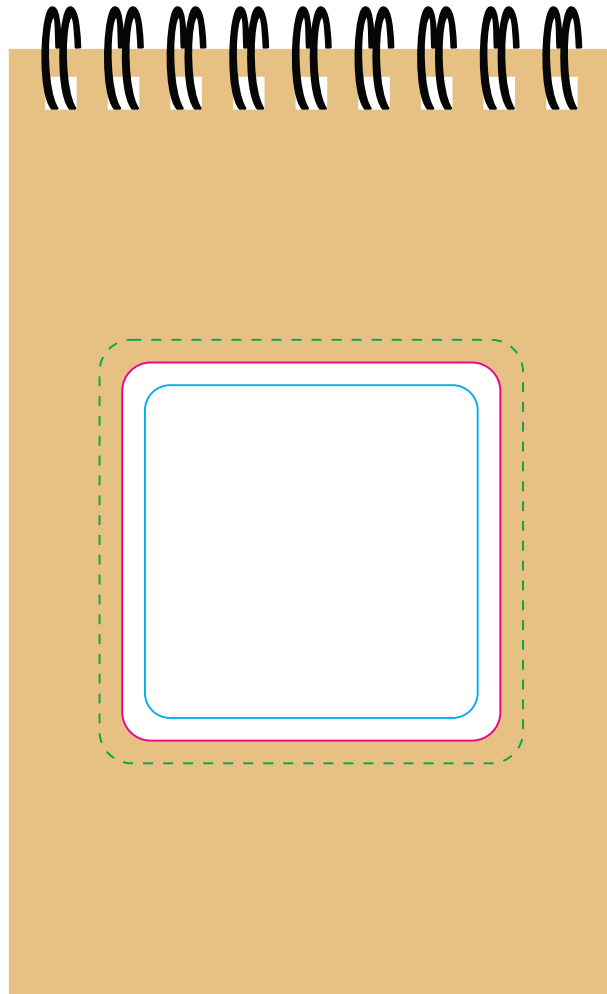

LL8372 - Survey Spiral Notebook - Natural

Pad Print  PMS XXXc

Label 

Print Area: 50mmL x 50mmH  
Actual print size: xxmmL x xxmmH

Print Area: 50mmL x 50mmH  
Actual print size: xxmmL x xxmmH

Finished print area 

Max print area for copy & text   
Finished print area   
Bleed line 