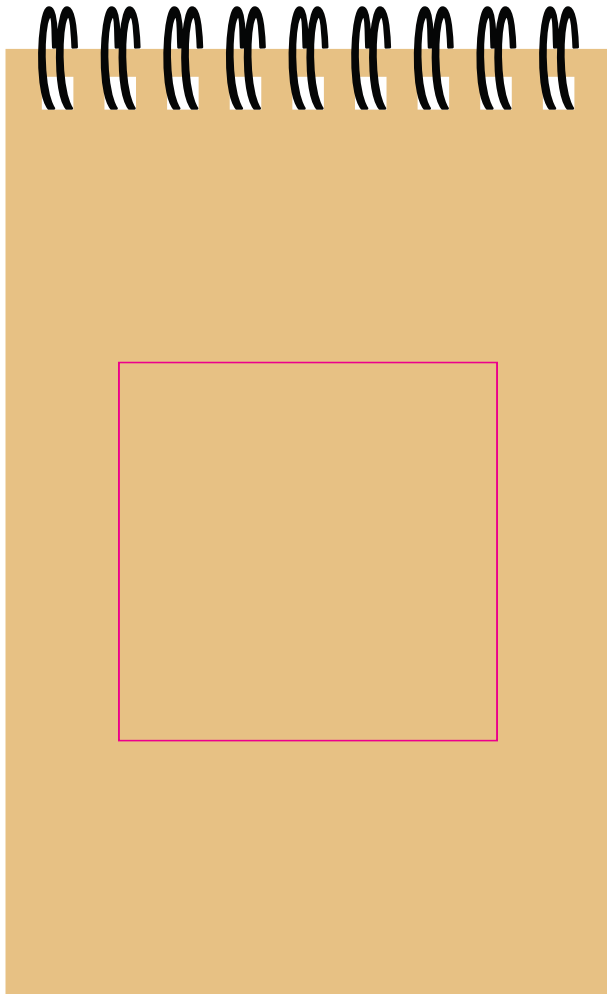

LL8372 - Survey Spiral Notebook - Natural

Pad Print  PMS XXXc

Label 

Print Area: 50mmL x 50mmH  
Actual print size: xxmmL x xxmmH

Print Area: 50mmL x 50mmH  
Actual print size: xxmmL x xxmmH

Finished print area 

Max print area for copy & text   
Finished print area   
Bleed line 