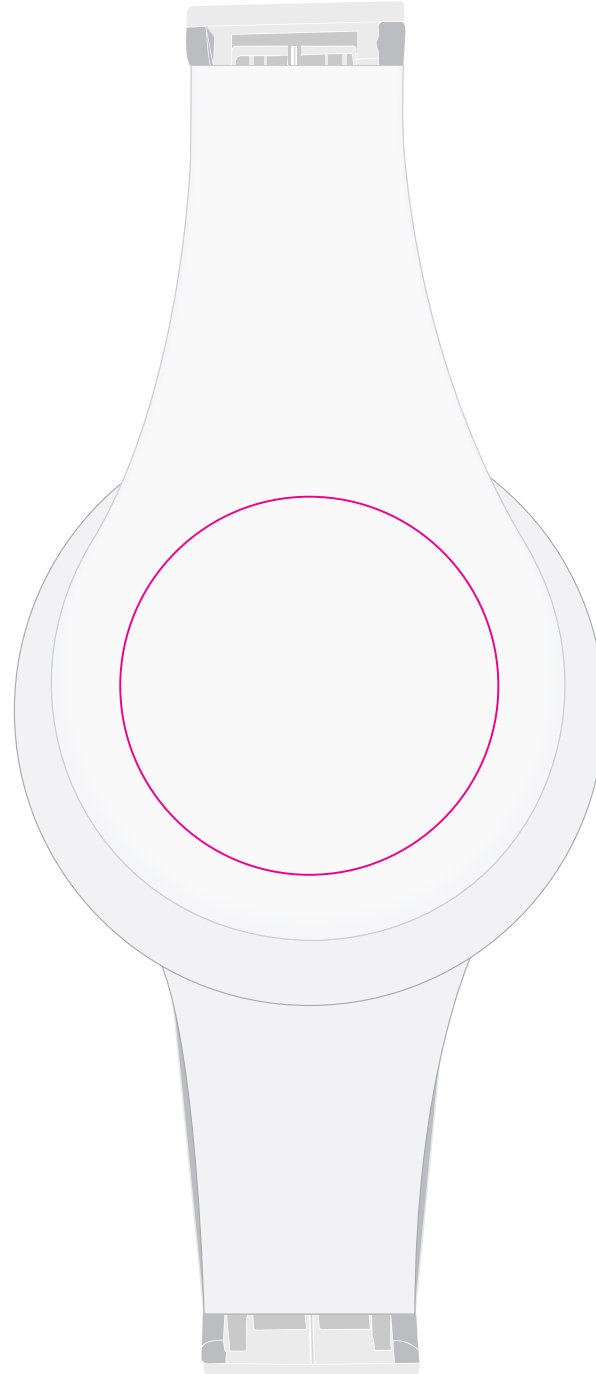

Logo Here

Job # XXXXXX  
Cust # XXXX-XC

**LL9242 - Hyper BT Headphones in EVA Zipper Case - White or Black**

Showing at approx 75% of size

Pad Print  PMS XXXc

Digital 

Left

Right

**Pad/Digital**  
Print Area: 50mm Diameter  
Actual print size: xxmmL x xxmmH

Finished print area 

Pad Print

PMS  
XXXc

Digital

Left

Right

Left

Right

**Pad/Digital**

Print Area: 50mm Diameter

Actual print size: xxmmL x xxmmH

Finished print area

Logo Here

Job # XXXXXX  
Cust # XXXX-XC

**LL9242 - Hyper BT Headphones in EVA Zipper Case - White or Black with Black EVA case**

Showing at approx 60% of size

**Pad Print**  PMS XXXc

**Digital** 

Left

Right

**Screen Print**  PMS XXXc

**Screen**  
Print Area: 40mmL x 60mmH  
Actual print size: xxmmL x xxmmH

**Pad/Digital**  
Print Area: 50mm Diameter  
Actual print size: xxmmL x xxmmH