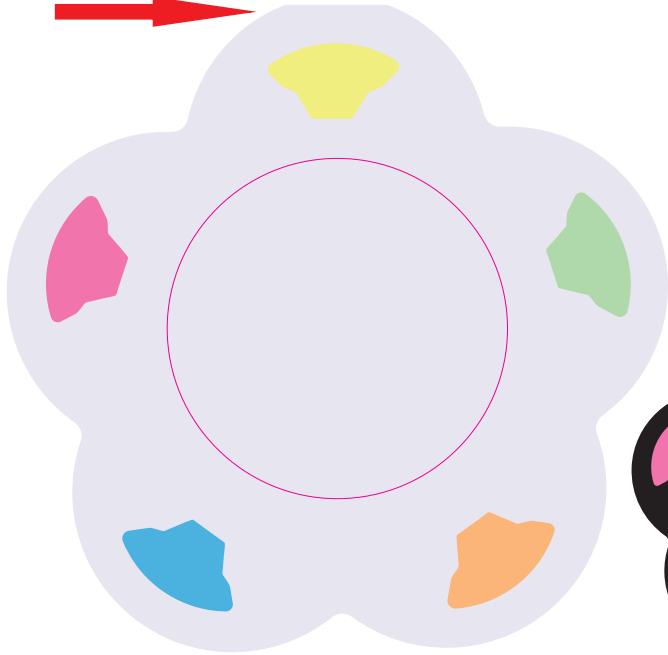

LL8825 - Daisy Sticky Notes - Black & White

Pad Print  PMS XXXc

Label 

Digital 

FOLDED EDGE

FOLDED EDGE

Pad
Print Area: 45mm Diameter
Actual print size: xxmmL x xxmmH

Digital - White Cover Only
Print Area: 45mm Diameter
Actual print size: xxmmL x xxmmH

Finished print area 

Label
Print Area: 45mm Diameter
Actual print size: xxmmL x xxmmH

Max print area for copy & text 
Finished print area 
Bleed line 