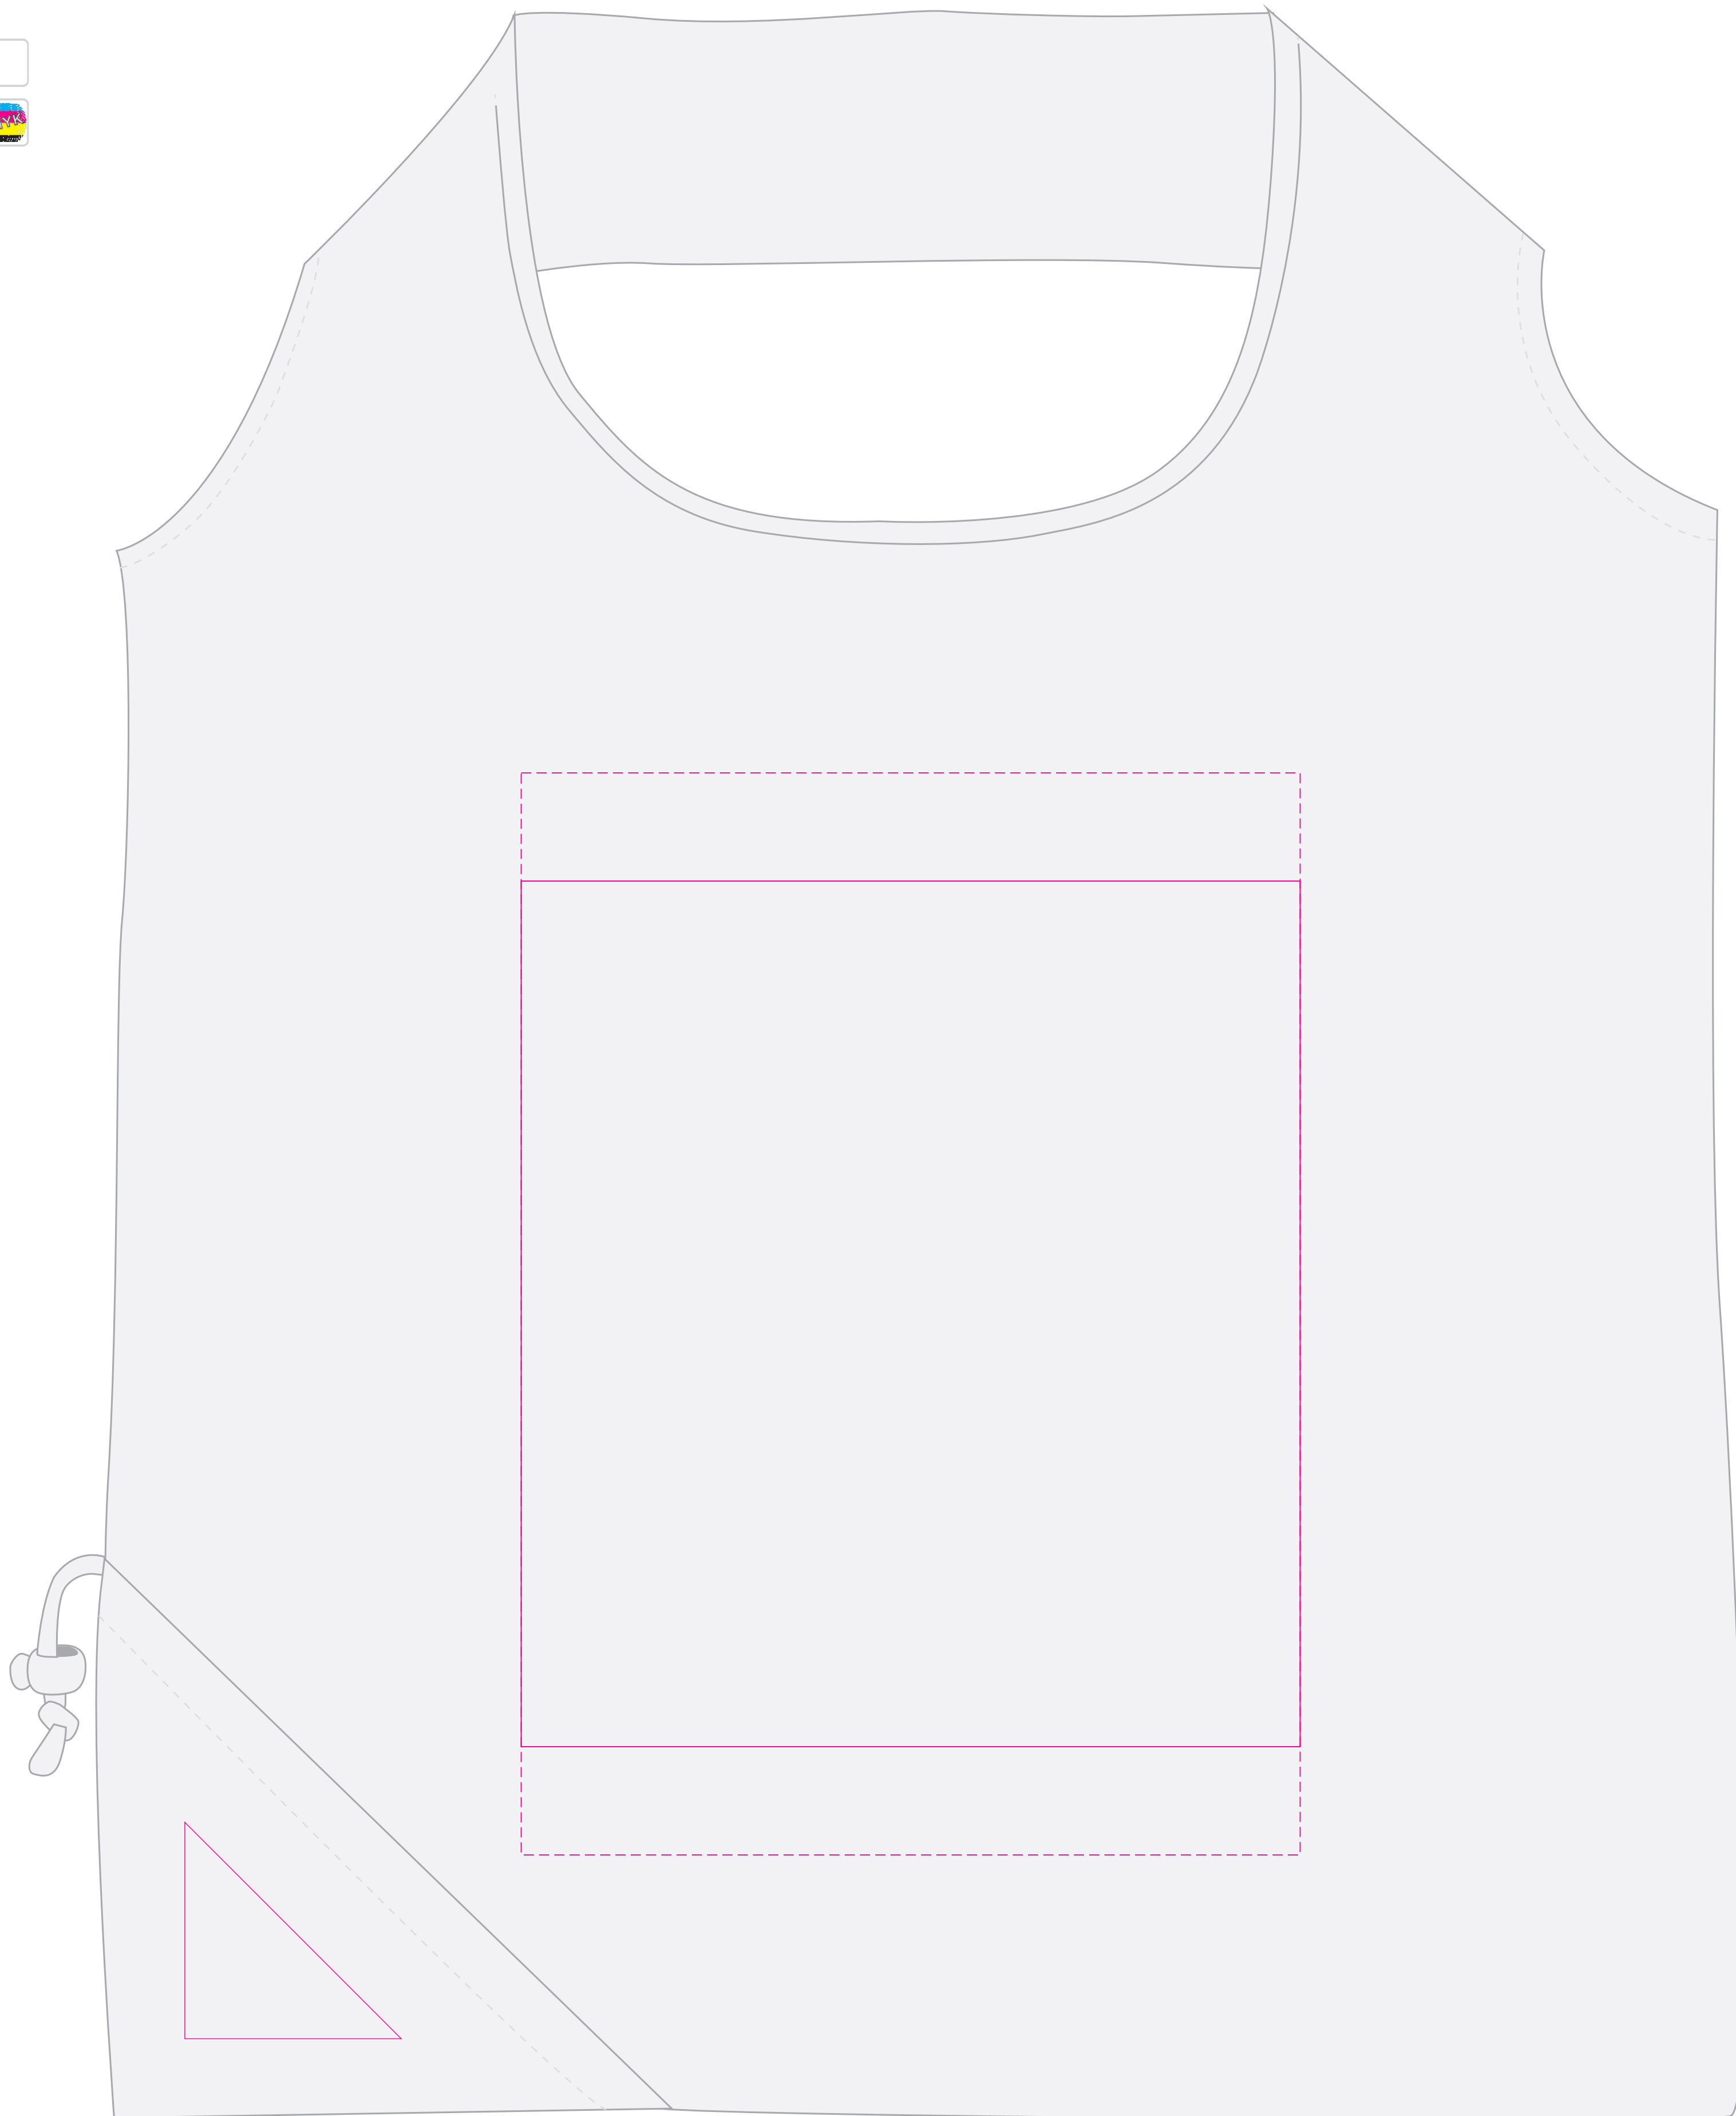

LL518 - Sprint Folding Shopping Bag - Black, Dark Blue, Light Blue, Green, Orange, Pink, Purple, Red, White & Yellow

Screen Print  PMS XXXc

Nucolour Transfer 

BELOW IS 25% OF SIZE

SCREEN PRINT

Bag

Print area: 180mmL x 200mmH
Actual print size:

Pouch

Print area: 50mmL x 50mmH
Actual print size:

NUCOLOUR

Bag

Print area: 180mmL x 250mmH
Actual print size:

Pouch

Print area: 50mmL x 50mmH
Actual print size:

Finished print area - Screen Print 
Finished print area - Nucolour 

Screen Print

PMS
XXXc

Nucolour Transfer

SCREEN PRINT

Bag

Print area: 180mmL x 200mmH

Actual print size:

Pouch

Print area: 50mmL x 50mmH

Actual print size:

NUCOLOUR

Bag

Print area: 180mmL x 250mmH

Actual print size:

Pouch

Print area: 50mmL x 50mmH