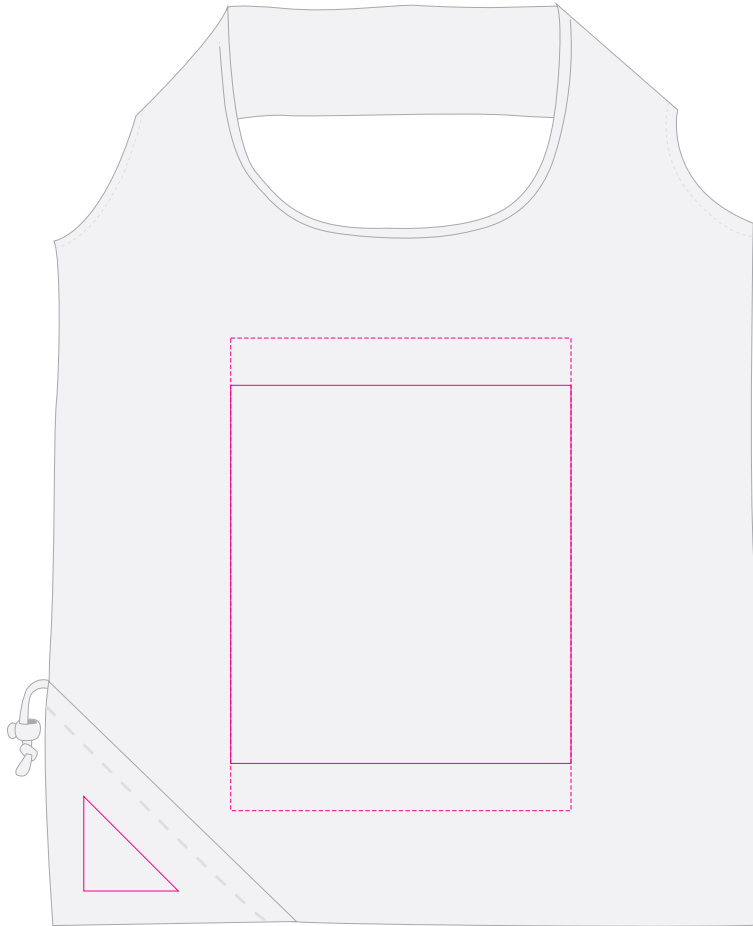

LL518 - Sprint Folding Shopping Bag - Black, Dark Blue, Light Blue, Green, Orange, Pink, Purple, Red, White & Yellow

Screen Print  PMS XXXc

Nucolour Transfer 

BELOW IS 25% OF SIZE

SCREEN PRINT

Bag

Print area: 180mmL x 200mmH
Actual print size:

Pouch

Print area: 50mmL x 50mmH
Actual print size:

NUCOLOUR

Bag

Print area: 180mmL x 250mmH
Actual print size:

Pouch

Print area: 50mmL x 50mmH
Actual print size:

Finished print area - Screen Print 
Finished print area - Nucolour 

Screen Print

PMS
XXXc

Nucolour Transfer

SCREEN PRINT

Bag

Print area: 180mmL x 200mmH

Actual print size:

Pouch

Print area: 50mmL x 50mmH

Actual print size:

NUCOLOUR

Bag

Print area: 180mmL x 250mmH

Actual print size:

Pouch

Print area: 50mmL x 50mmH