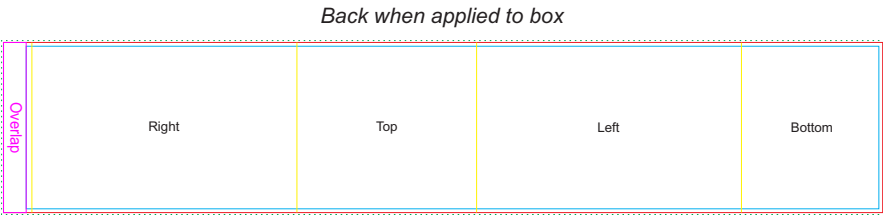

Packed in Giftbox
 Bulk Packed

Available Silicone Ink Colours

Sleeve at 100% of size

Roll Screen
Print area: 220mmL x 38mmH
Actual print size: xxmmL x xxmmH

Screen
Print area: 75mmL x 38mmH
Actual print size: xxmmL x xxmmH

Roll Print Colour Options Below

Packed in Giftbox
 Bulk Packed

Available Silicone Ink Colours

CMYK Direct Digital

Silicone Sleeve at 50% of size

Digital Sleeve at 25% of size

Sleeve
Print area: 465mmL x 90mmH
Actual print size: xxmmL x xxmmH

- Finished print area —
- Print area for text & copy —
- Bleed - - - -
- Folds —
- Overlap —

Roll Screen
Print area: 220mmL x 38mmH
Actual print size: xxmmL x xxmmH

Screen
Print area: 75mmL x 38mmH
Actual print size: xxmmL x xxmmH

Finished print area - Roll - - - -
Finished print area - Screen —

Screen Print  Colour
Options Below

Roll Print  Colour
Options Below

Available Silicone Ink Colours

Sleeve at 100% of size

Roll Screen

Print area: 220mmL x 38mmH