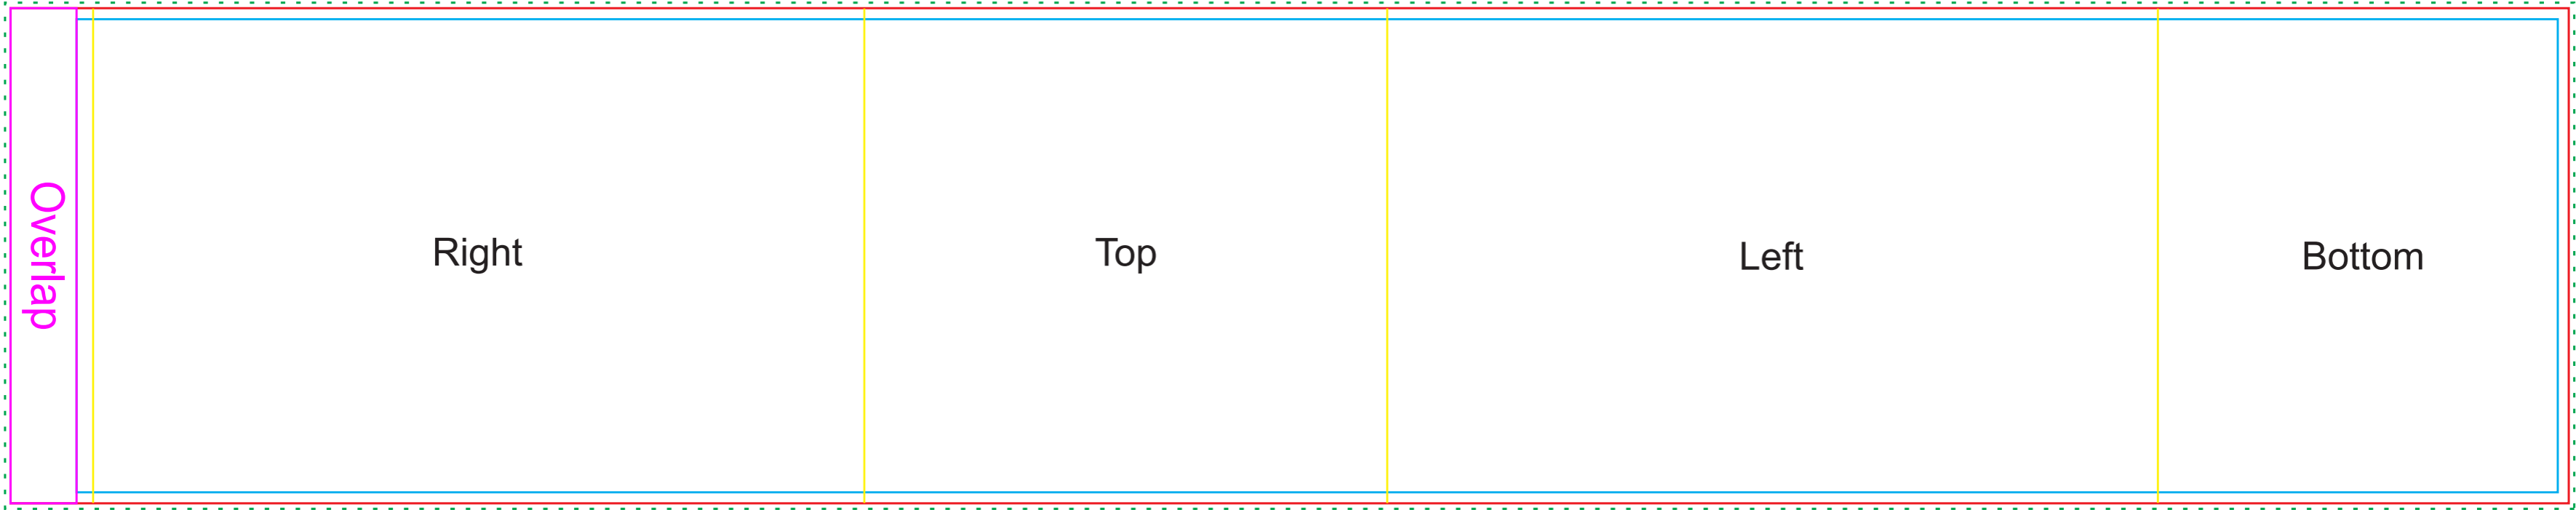

- Finished print area —
- Print area for text & copy —
- Bleed - - - -
- Folds —
- Overlap —

Roll Screen
Print area: 220mmL x 38mmH
Actual print size: xxmmL x xxmmH

Screen
Print area: 75mmL x 38mmH
Actual print size: xxmmL x xxmmH

Finished print area - Roll - - - -
Finished print area - Screen —

Screen Print  Colour
Options Below

Roll Print  Colour
Options Below

Available Silicone Ink Colours

Sleeve at 100% of size

Roll Screen

Print area: 220mmL x 38mmH

Actual print size: xxmmL x xxmmH

Screen

Print area: 75mmL x 38mmH

Actual print size: xxmmL x xxmmH

Finished print area - Roll
Finished print area - Screen

Back when applied to box

Front when applied to box

Sleeve
Print area: 465mmL x 90mmH
Actual print size: xxmmL x xxmmH

Finished print area	
Print area for text & copy	
Bleed	
Folds	
Overlap	