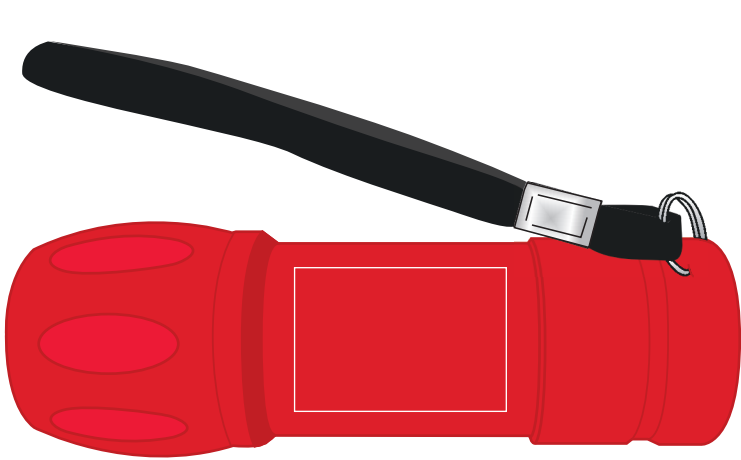

Logo Here

Job # XXXXXX
Cust # XXXX-XC

LL4383 - Signal Torch - Red, Green, Blue, Orange and Black

Pad Print  PMS XXXc

Print colours available  White  Metallic Gold  Metallic Silver  Black

Pad Print
Print Area: 28mmL x 19mmH
Actual print size: xxmmL x xxmmH

Finished print area 