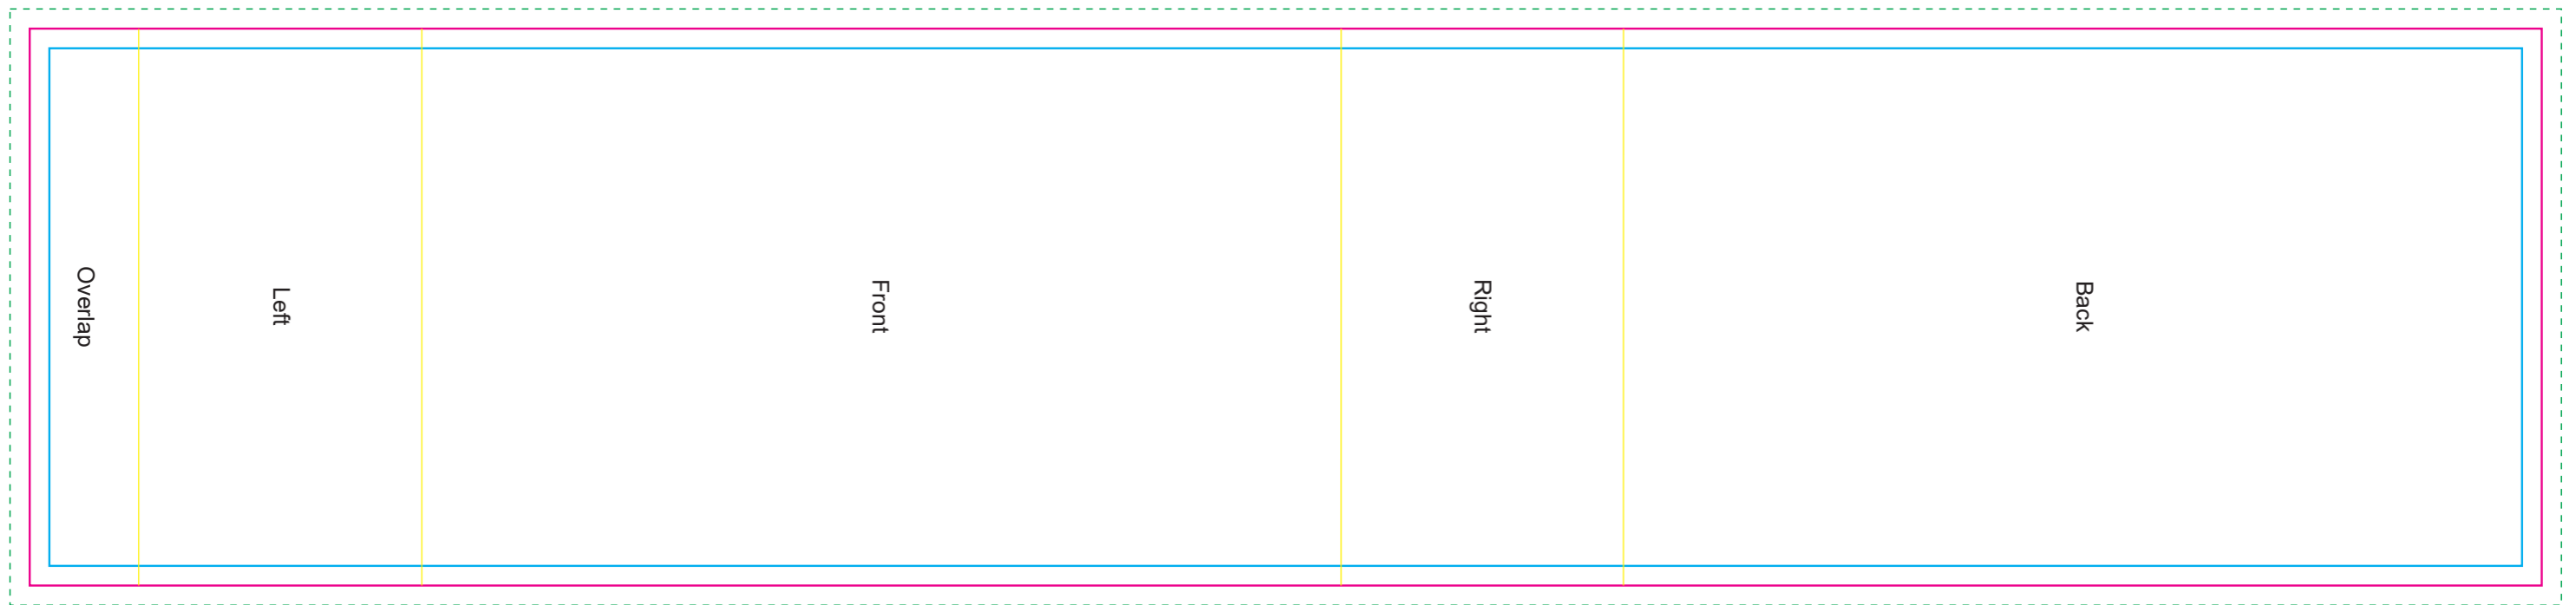

Print area: 101mmL x 63mmH  
Actual print size: xxmmL x xxmmH  
**14pt text required as a minimum**

Finished print area 

Print area: 70mmL x 40mmH  
Actual print size: xxmmL x xxmmH

Max print area for copy & text  
Finished print area - *Digital/Label*   
Bleed line 

Print area: 101mmL x 63mmH  
Actual print size: xxmmL x xxmmH  
**14pt text required as a minimum**

Finished print area 

**Sleeve**

Print area: 383mmL x 84.963mmH  
Actual print size: xxmmL x xxmmH

Max print area for copy & text   
Finished print area   
Folds 

**Sleeve**

Print area: 383mmL x 84.963mmH  
Actual print size: xxmmL x xxmmH

Max print area for copy & text	
Finished print area	
Folds	
Bleed Requirement	