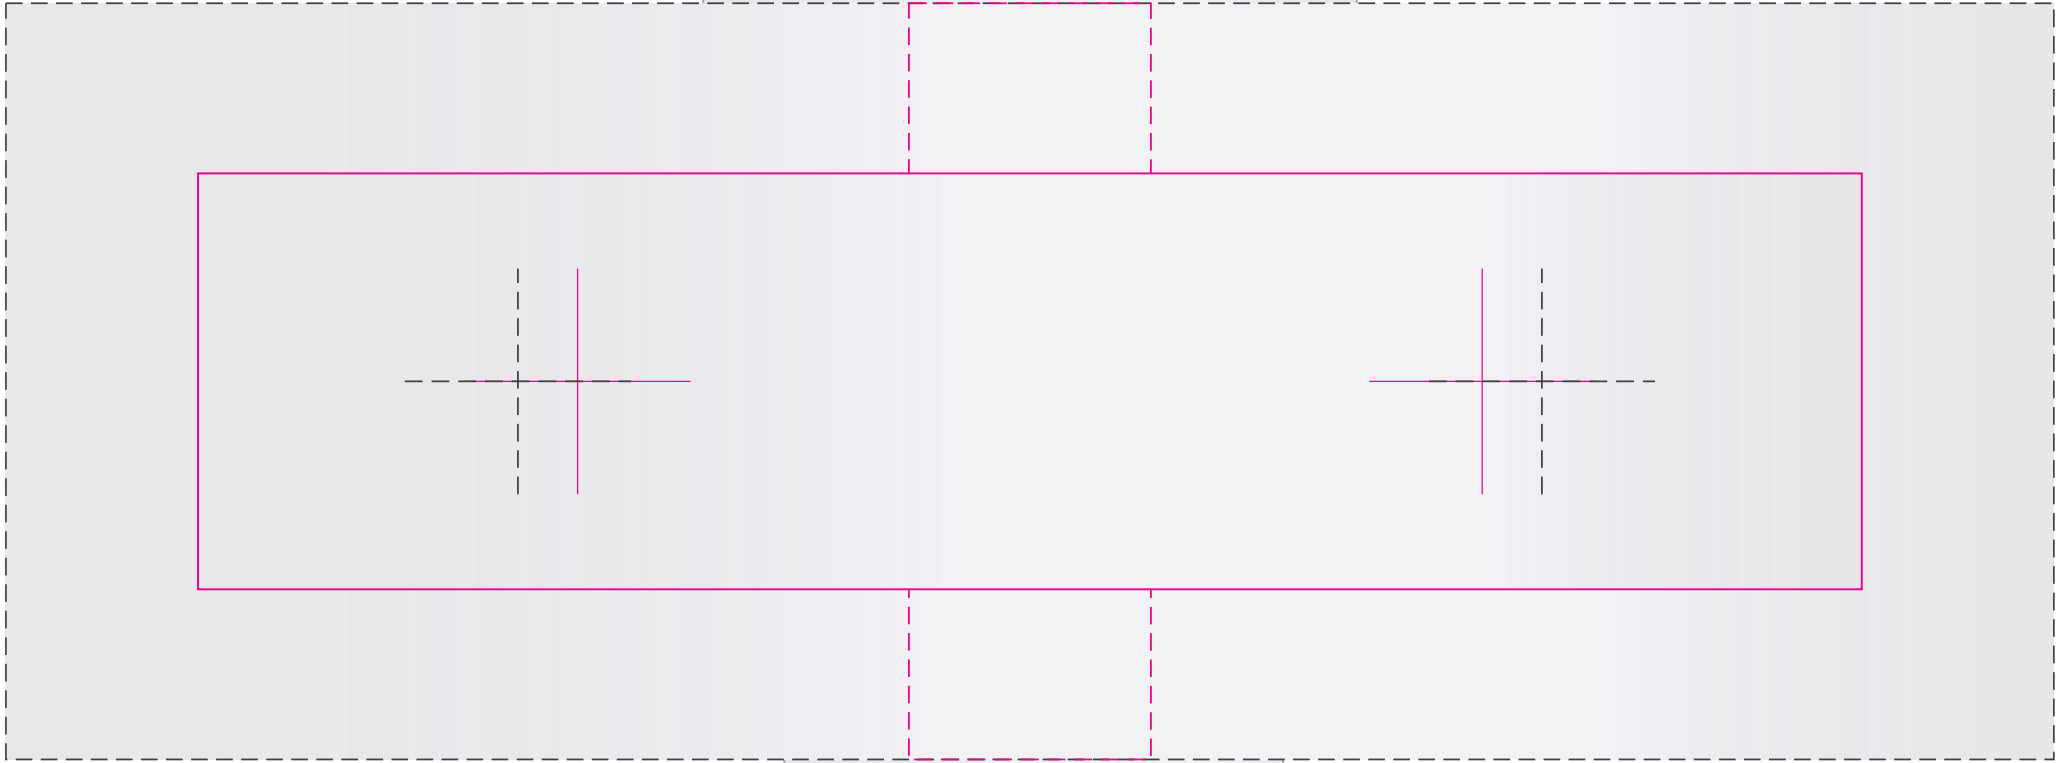

Screen Roll Print

Print colours available

Direct Digital

Rotary Digital

**Roll Screen**

Print area: 220mmL x 55mmH

Actual print size: xxmmL x xxmmH

**Digital**