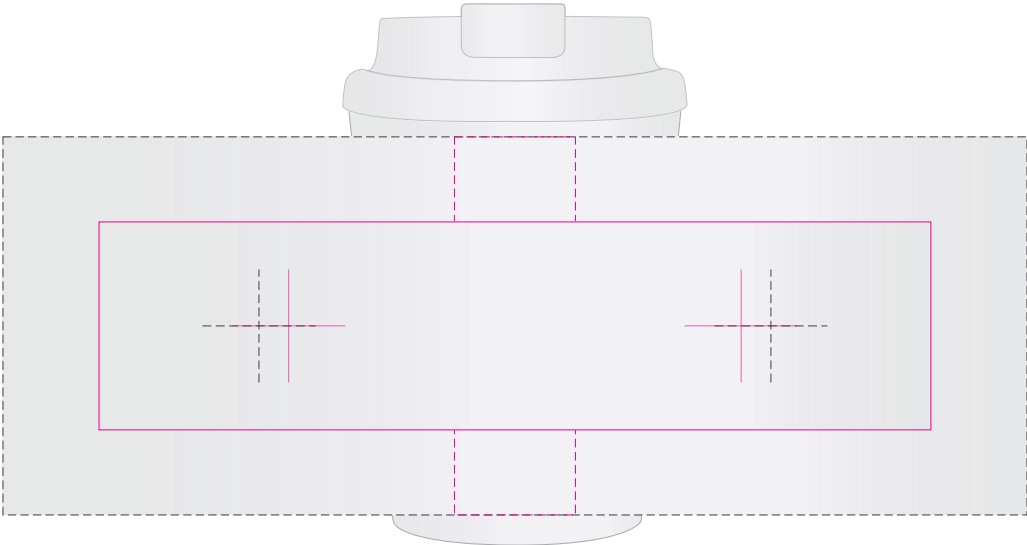

**Roll Screen Print**  PMS XXXc

Designs printed onto tapered products using Rotary Digital will follow the shape of the product due to the machines printing process.

**Print colours available**  
 White  Black  Red  Yellow  Blue  Green

**Direct Digital**

**Rotary Digital**

Below showing at 50%

**Roll Screen**  
Print area: 220mmL x 55mmH  
Actual print size: xxmmL x xxmmH

**Digital**  
Print area: 32mmL x 100mmH  
Actual print size: xxmmL x xxmmH

Screen Roll Print

Print colours available

Direct Digital

Rotary Digital

**Roll Screen**

Print area: 220mmL x 55mmH

Actual print size: xxmmL x xxmmH

**Digital**