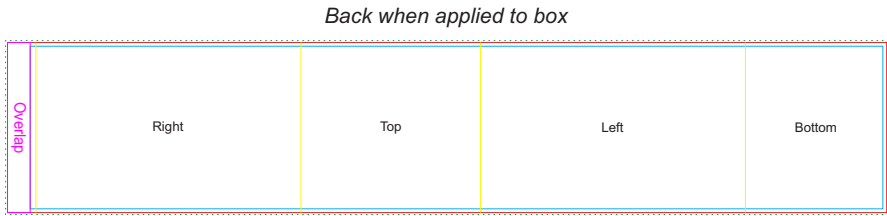

Screen Print  Colour Options Below

Roll Print  Colour Options Below

**Available Silicone Ink Colours**

CMYK Direct Digital 

Silicone Sleeve at 50% of size

Digital Sleeve at 25% of size

*Front when applied to box*

**Sleeve**  
Print area: 465mmL x 90mmH  
Actual print size: xxmmL x xxmmH

- Finished print area —
- Print area for text & copy —
- Bleed - - - -
- Folds —
- Overlap —

**Roll Screen**  
Print area: 220mmL x 38mmH  
Actual print size: xxmmL x xxmmH

**Screen**  
Print area: 75mmL x 38mmH  
Actual print size: xxmmL x xxmmH

Finished print area - Roll - - - -  
Finished print area - Screen —

Screen Print  Colour  
Options Below

Roll Print  Colour  
Options Below

Available Silicone Ink Colours

Sleeve at 100% of size

**Roll Screen**

Print area: 220mmL x 38mmH

Actual print size: xxmmL x xxmmH

**Screen**

Print area: 75mmL x 38mmH

Actual print size: xxmmL x xxmmH