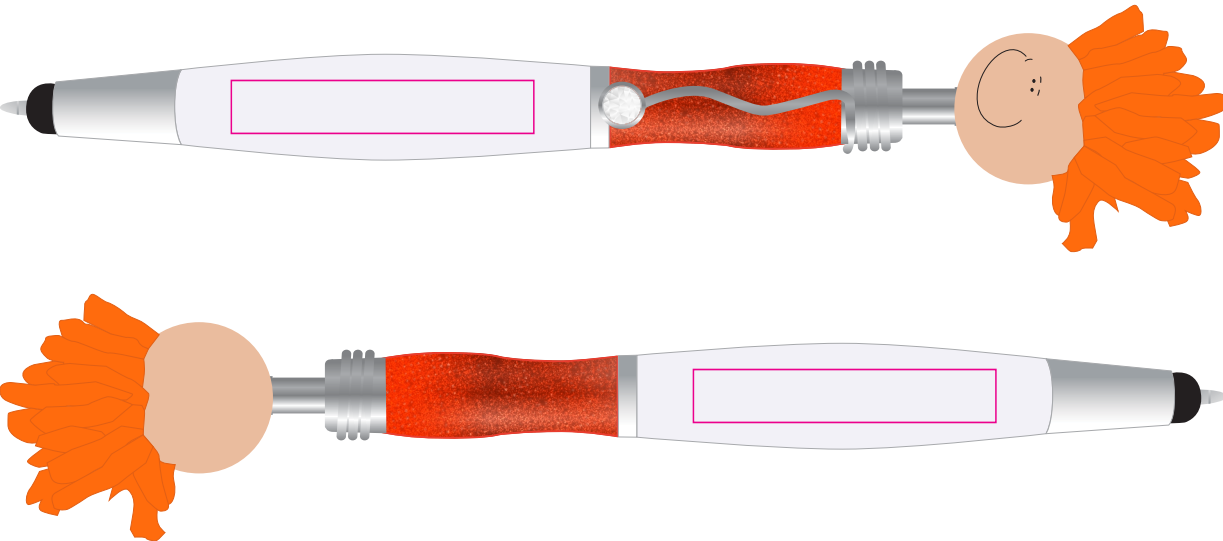

LL4602 - Mop Top Jazz Pen / Stylus - Orange, Red, Pink, Light Green, Blue, Black

Pad Print  PMS XXXc

Front
Print Area: 40mmL x 7mmH
Actual print size: xxmmL x xxmmH

Back
Print Area: 50mmL x 7mmH
Actual print size: xxmmL x xxmmH

Finished print area 

LL4602 - Mop Top Jazz Pen / Stylus - Orange, Red, Pink, Light Green, Blue, Black + Cardboard Sleeve: Black, Natural, White

Pad Print  PMS XXXc

Pad Print  PMS XXXc

Cardboard Pouch to be supplied in bulk 

Cardboard Pouch with pens packed inside 

Front
Print Area: 40mmL x 7mmH
Actual print size: xxmmL x xxmmH

Back
Print Area: 50mmL x 7mmH
Actual print size: xxmmL x xxmmH

BELOW IS 50% OF ACTUAL SIZE

Pad - Sleeve
Print Area: 20mmL x 55mmH
Actual print size: xxmmL x xxmmH

Pad Print

PMS
XXXc

Pad - Sleeve

Print Area: 20mmL x 55mmH

Actual print size: xxmmL x xxmmH

Finished print area