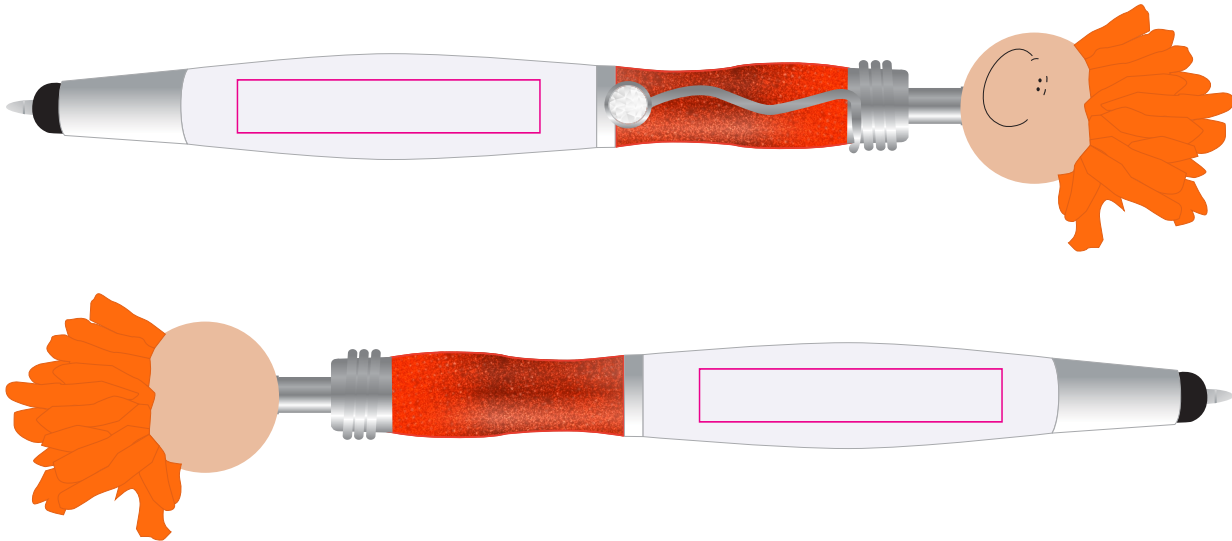

LL4602 - Mop Top Jazz Pen / Stylus - Orange, Red, Pink, Light Green, Blue, Black

Pad Print  PMS XXXc

Front
Print Area: 40mmL x 7mmH
Actual print size: xxmmL x xxmmH

Back
Print Area: 50mmL x 7mmH
Actual print size: xxmmL x xxmmH

Finished print area 

LL4602 - Mop Top Jazz Pen / Stylus - Orange, Red, Pink, Light Green, Blue, Black + Cardboard Sleeve: Black, Natural, White

Pad Print  PMS XXXc

Pad Print  PMS XXXc

Cardboard Pouch to be supplied in bulk 

Cardboard Pouch with pens packed inside 

Front
Print Area: 40mmL x 7mmH
Actual print size: xxmmL x xxmmH

Back
Print Area: 50mmL x 7mmH
Actual print size: xxmmL x xxmmH

BELOW IS 50% OF ACTUAL SIZE

Pad - Sleeve
Print Area: 20mmL x 55mmH
Actual print size: xxmmL x xxmmH

Pad Print

PMS
XXXc

Pad - Sleeve

Print Area: 20mmL x 55mmH

Actual print size: xxmmL x xxmmH

Finished print area