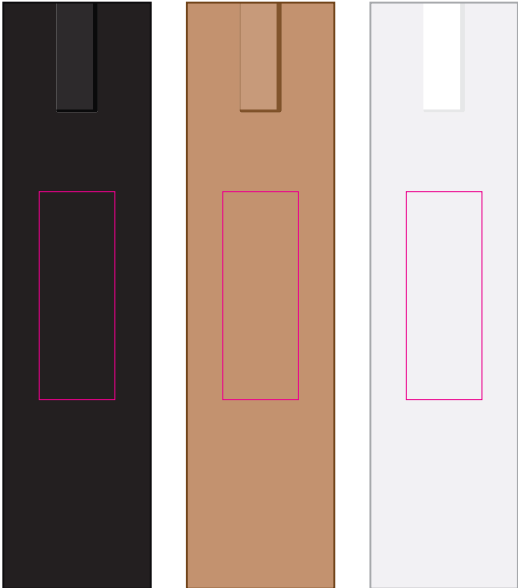

LL4602 - Mop Top Jazz Pen / Stylus - Orange, Red, Pink, Light Green, Blue, Black

Pad Print  PMS XXXc

Front
Print Area: 40mmL x 7mmH
Actual print size: xxmmL x xxmmH

Back
Print Area: 50mmL x 7mmH
Actual print size: xxmmL x xxmmH

Finished print area 

LL4602 - Mop Top Jazz Pen / Stylus - Orange, Red, Pink, Light Green, Blue, Black + Cardboard Sleeve: Black, Natural, White

Pad Print  PMS XXXc

Pad Print  PMS XXXc

Cardboard Pouch to be supplied in bulk 

Cardboard Pouch with pens packed inside 

Front
Print Area: 40mmL x 7mmH
Actual print size: xxmmL x xxmmH

Back
Print Area: 50mmL x 7mmH
Actual print size: xxmmL x xxmmH

BELOW IS 50% OF ACTUAL SIZE

Pad - Sleeve
Print Area: 20mmL x 55mmH
Actual print size: xxmmL x xxmmH

Pad Print

PMS
XXXc

Pad - Sleeve

Print Area: 20mmL x 55mmH

Actual print size: xxmmL x xxmmH

Finished print area