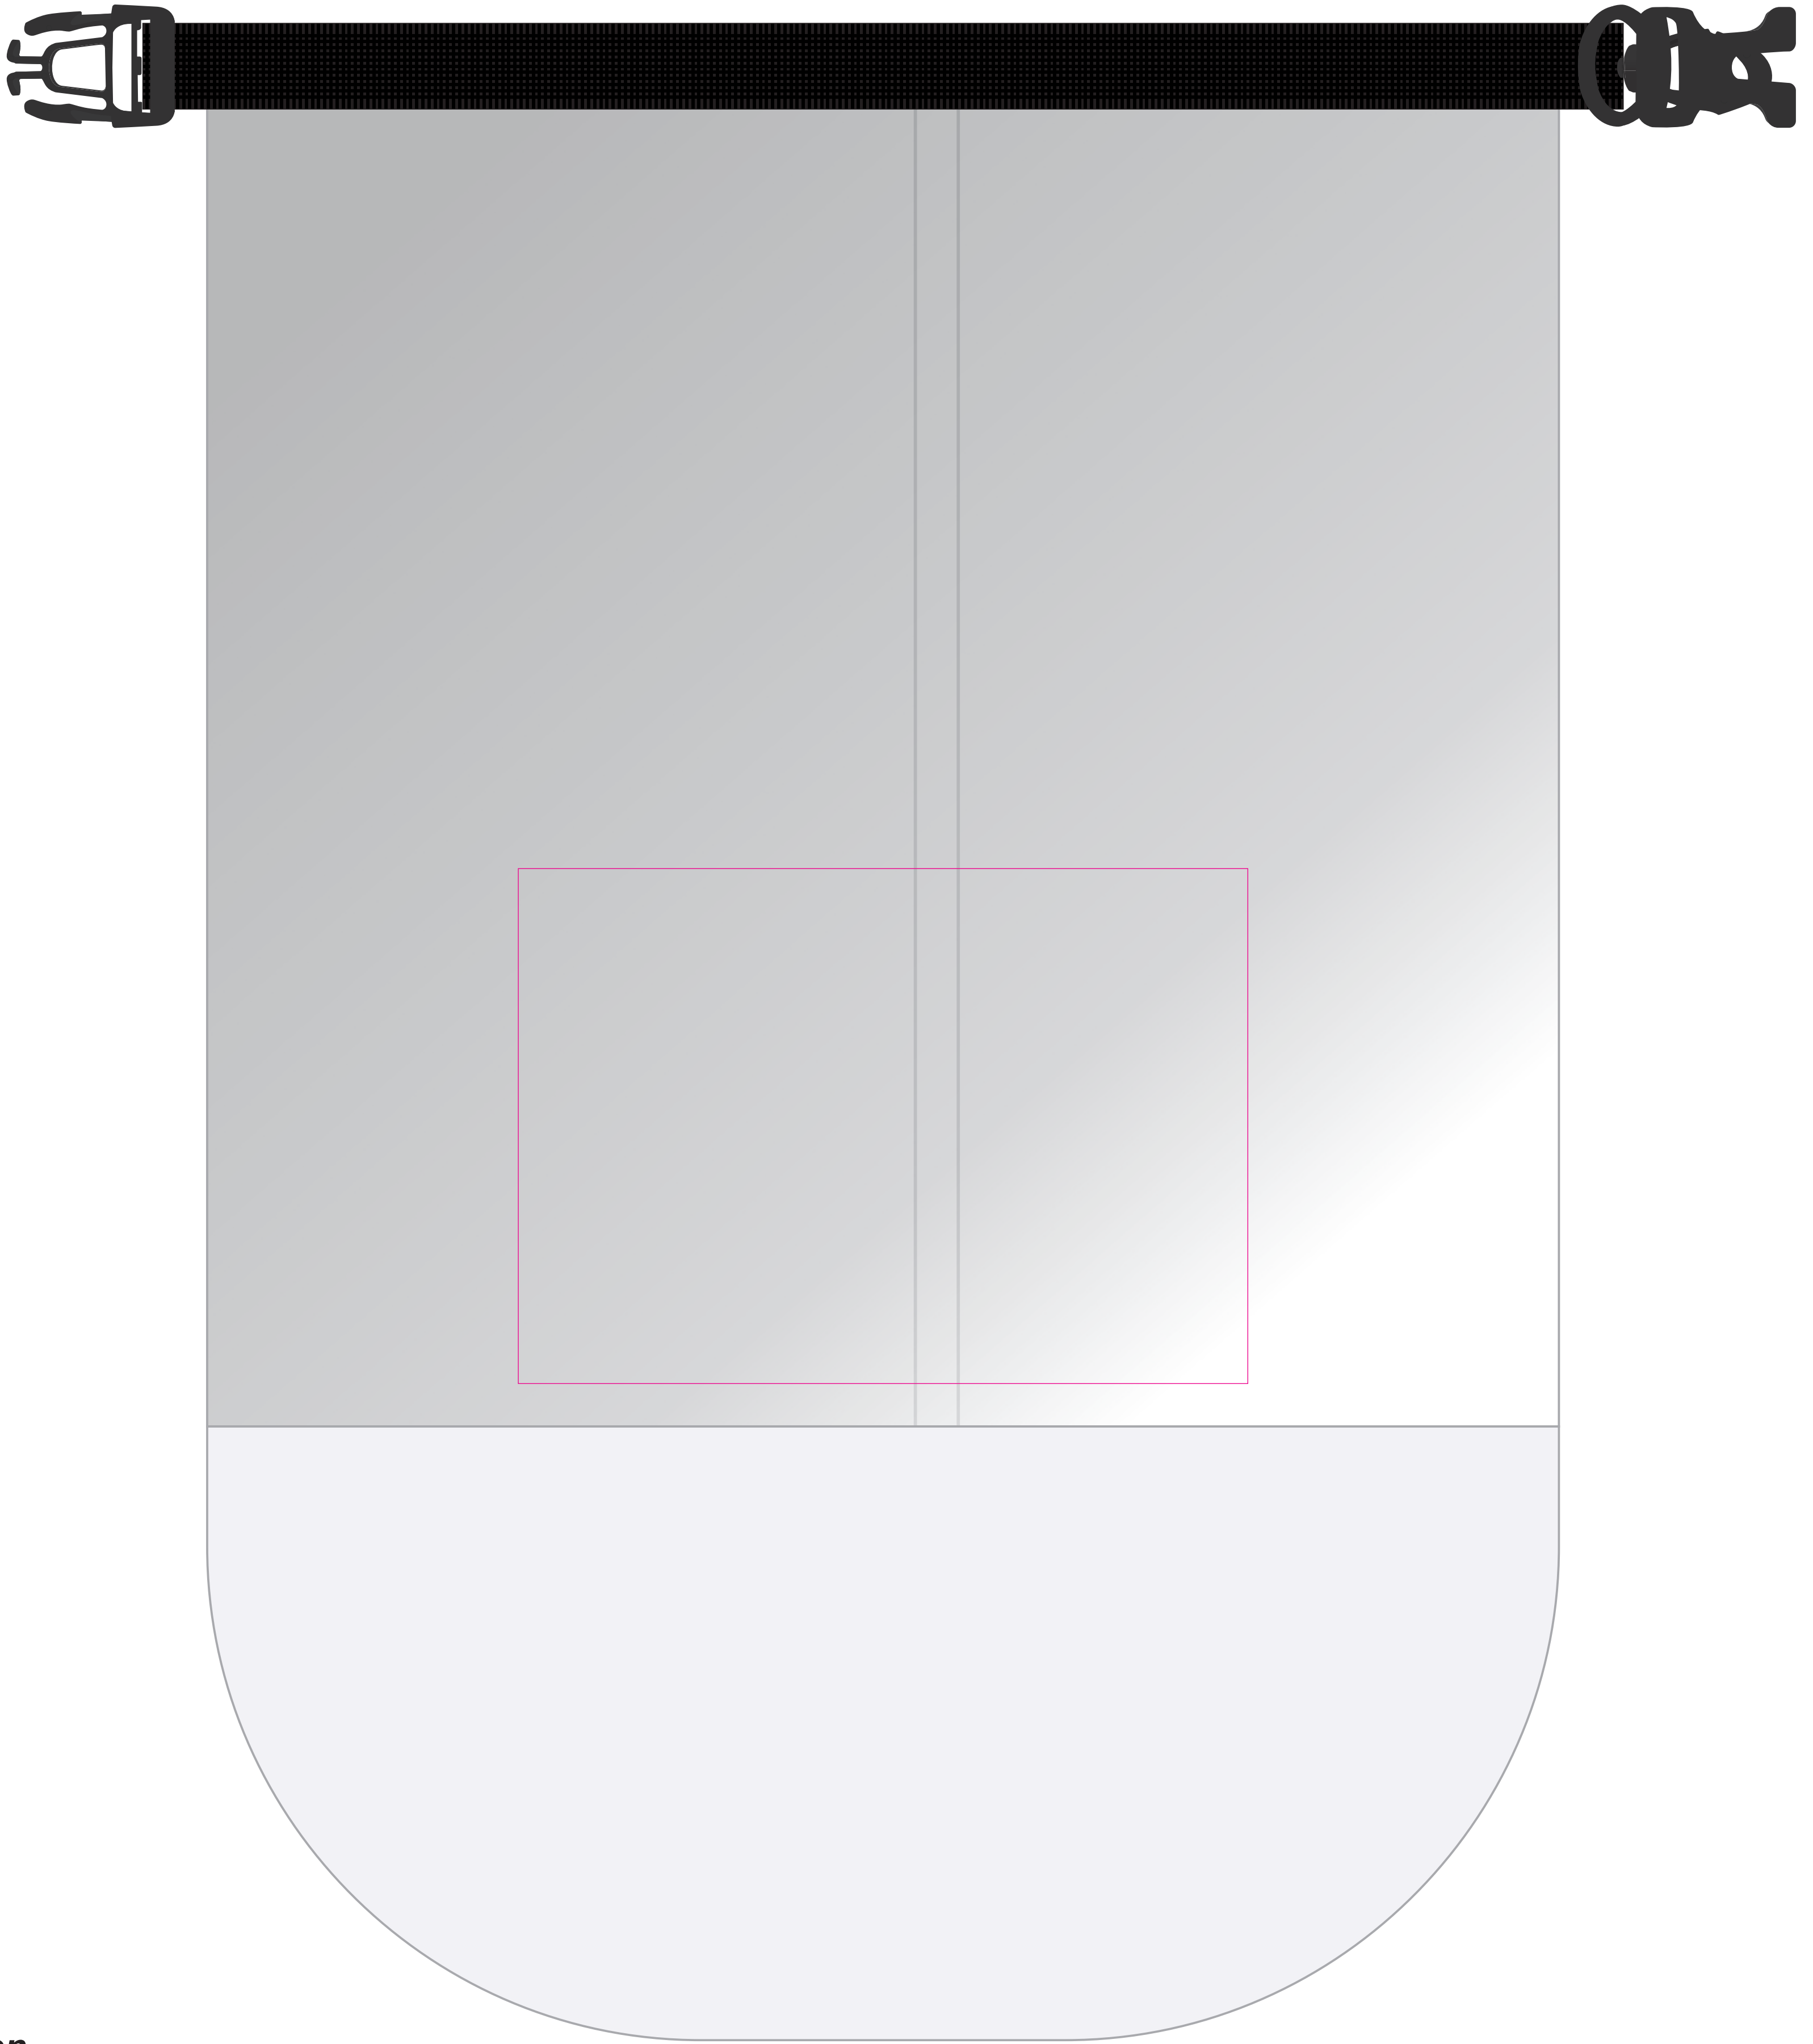

LL7505 - Ocean 10 Litre Waterproof Bag Clear with Coloured Bottom -
White, Orange, Red, Light Green, Blue, Black

Screen Print  PMS
XXXX

Seam runs vertically at the back of item

Special icons if required

Digital Vinyl Transfer 

BELOW IS 25% OF SIZE

BELOW IS 5% OF SIZE

Screen

Print Area: 170mmL x 120mmH
Actual print size: xxmmL x xxmmH

Vinyl Transfer

Print Area: 170mmL x 120mmH
Actual print size: xxmmL x xxmmH

Screen Print  PMS
XXXC

Digital Vinyl Transfer 

Screen

Print Area: 170mmL x 120mmH

Actual print size: xxmmL x xxmmH

Vinyl Transfer

Print Area: 170mmL x 120mmH

Actual print size: xxmmL x xxmmH