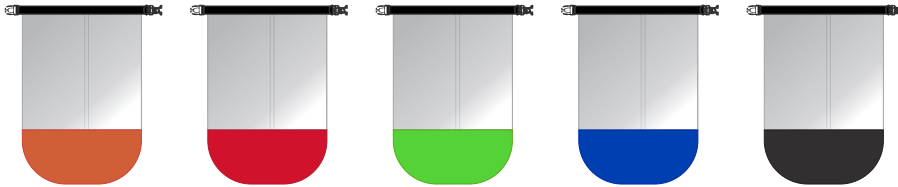

LL7505 - Ocean 10 Litre Waterproof Bag Clear with Coloured Bottom -
White, Orange, Red, Light Green, Blue, Black

Screen Print  PMS
XXXX

Seam runs vertically at the back of item

Special icons if required

Digital Vinyl Transfer 

BELOW IS 25% OF SIZE

BELOW IS 5% OF SIZE

Screen

Print Area: 170mmL x 120mmH
Actual print size: xxmmL x xxmmH

Vinyl Transfer

Print Area: 170mmL x 120mmH
Actual print size: xxmmL x xxmmH

Screen Print  PMS
XXXC

Digital Vinyl Transfer 

Screen

Print Area: 170mmL x 120mmH

Actual print size: xxmmL x xxmmH

Vinyl Transfer

Print Area: 170mmL x 120mmH

Actual print size: xxmmL x xxmmH