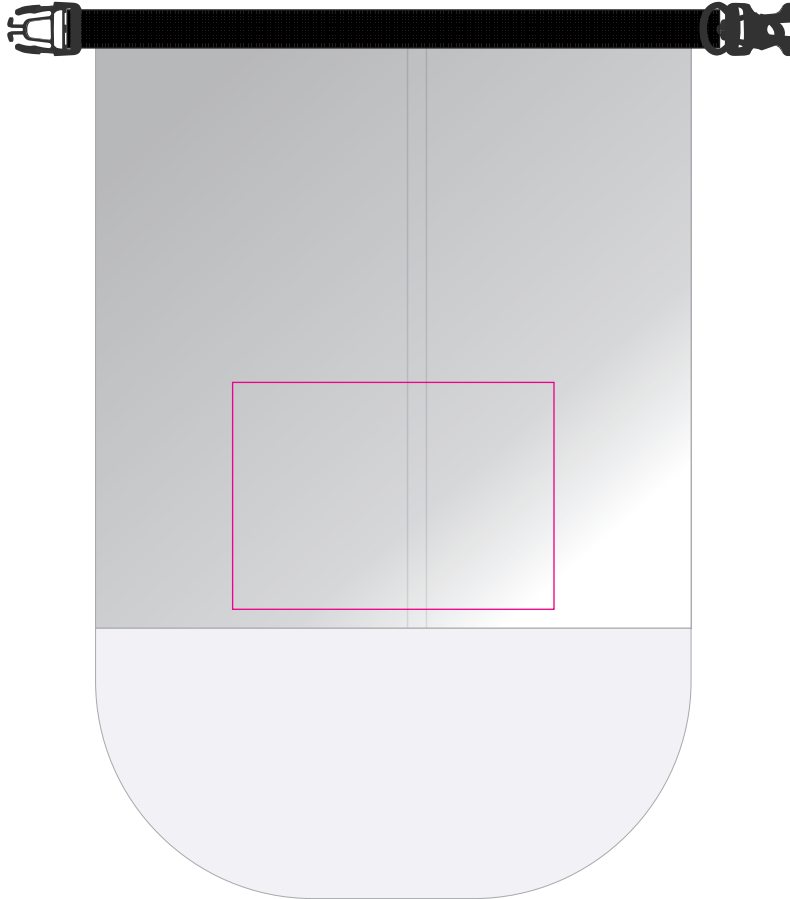

LL7505 - Ocean 10 Litre Waterproof Bag Clear with Coloured Bottom -
White, Orange, Red, Light Green, Blue, Black

Screen Print  PMS
XXXX

Seam runs vertically at the back of item

Special icons if required

Digital Vinyl Transfer 

BELOW IS 25% OF SIZE

BELOW IS 5% OF SIZE

Screen

Print Area: 170mmL x 120mmH
Actual print size: xxmmL x xxmmH

Vinyl Transfer

Print Area: 170mmL x 120mmH
Actual print size: xxmmL x xxmmH

Screen Print  PMS
XXXC

Digital Vinyl Transfer 

Screen

Print Area: 170mmL x 120mmH

Actual print size: xxmmL x xxmmH

Vinyl Transfer

Print Area: 170mmL x 120mmH

Actual print size: xxmmL x xxmmH