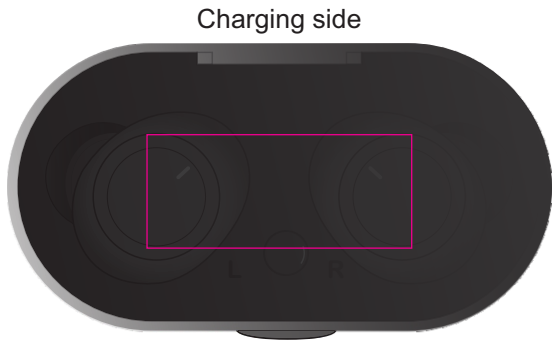

Logo Here

Job # XXXXXX
Cust # XXXX-XC

LL6158 - Tempest TWS Earbuds - Black, White

Pad Print  PMS XXXc

CMYK Direct Digital 

Charging side

Charging side

Pad/Digital

Print Area: 35mmL x 15mmH

Actual print size: xxmmL x xxmmH

Finished print area 

LL6158 - Tempest TWS Earbuds with Digital Sleeve - Black, White

Pad Print  PMS XXXc

CMYK Direct Digital 

Pad/Digital

Print Area: 35mmL x 15mmH

Actual print size: xxmmL x xxmmH

Finished print area 

CMYK Direct Digital 

Showing at approx 60% of size

Sleeve

Print Area: 202mmL x 76mmH

Actual print size: xxmmL x xxmmH

Finished print area - Actual Size 
 Finished print area - Text & Copy 
 Fold Lines 
 Bleed Requirement 