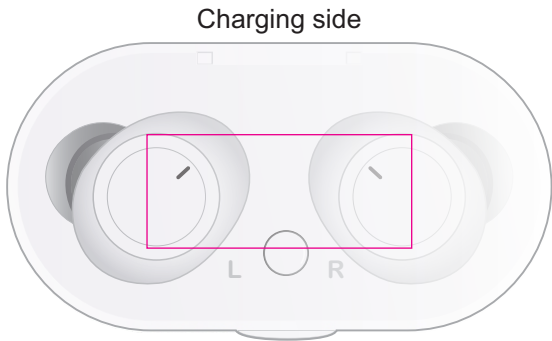

Print Area: 35mmL x 15mmH

Actual print size: xxmmL x xxmmH

Finished print area 

LL6158 - Tempest TWS Earbuds with Digital Sleeve - Black, White

Pad Print  PMS XXXc

CMYK Direct Digital 

Pad/Digital

Print Area: 35mmL x 15mmH

Actual print size: xxmmL x xxmmH

Finished print area 

CMYK Direct Digital 

Showing at approx 60% of size

Sleeve

Print Area: 202mmL x 76mmH

Actual print size: xxmmL x xxmmH

Finished print area - Actual Size 
 Finished print area - Text & Copy 
 Fold Lines 
 Bleed Requirement 