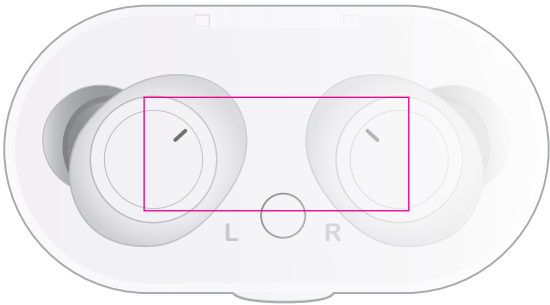

Logo Here

Job # XXXXXX
Cust # XXXX-XC

LL6158 - Tempest TWS Earbuds - Black, White

Pad Print  PMS XXXc

CMYK Direct Digital 

Charging side

Charging side

Pad/Digital

Print Area: 35mmL x 15mmH

Actual print size: xxmmL x xxmmH

Finished print area 

LL6158 - Tempest TWS Earbuds with Digital Sleeve - Black, White

Pad Print  PMS XXXc

CMYK Direct Digital 

Pad/Digital

Print Area: 35mmL x 15mmH

Actual print size: xxmmL x xxmmH

Finished print area 

CMYK Direct Digital 

Showing at approx 60% of size

Sleeve

Print Area: 202mmL x 76mmH

Actual print size: xxmmL x xxmmH

Finished print area - Actual Size 
 Finished print area - Text & Copy 
 Fold Lines 
 Bleed Requirement 