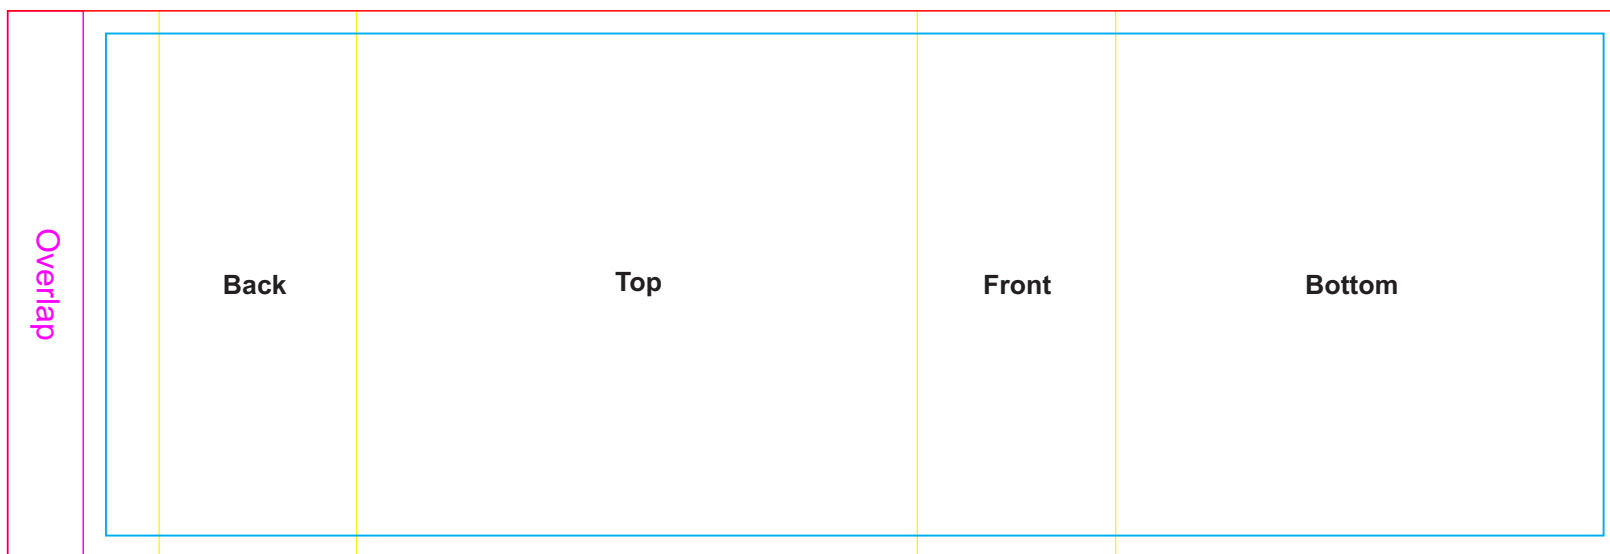

Laser
Print Area: 107mm Diameter x 7mmH
Actual print size: xxmmL x xxmmH

Finished print area - Pad ---

Finished print area - Edge to Edge Digital ---

Finished print area - Laser Engraved ---

Digital Bleed ---

Sleeve on box - showing at 50% of actual size

Sleeve
Print Area: 214mmL x 72mmH
Actual print size: xxmmL x xxmmH

Max print area for copy & text ---

Finished print area ---

Folds ---

Sleeve

Print Area: 214mmL x 72mmH