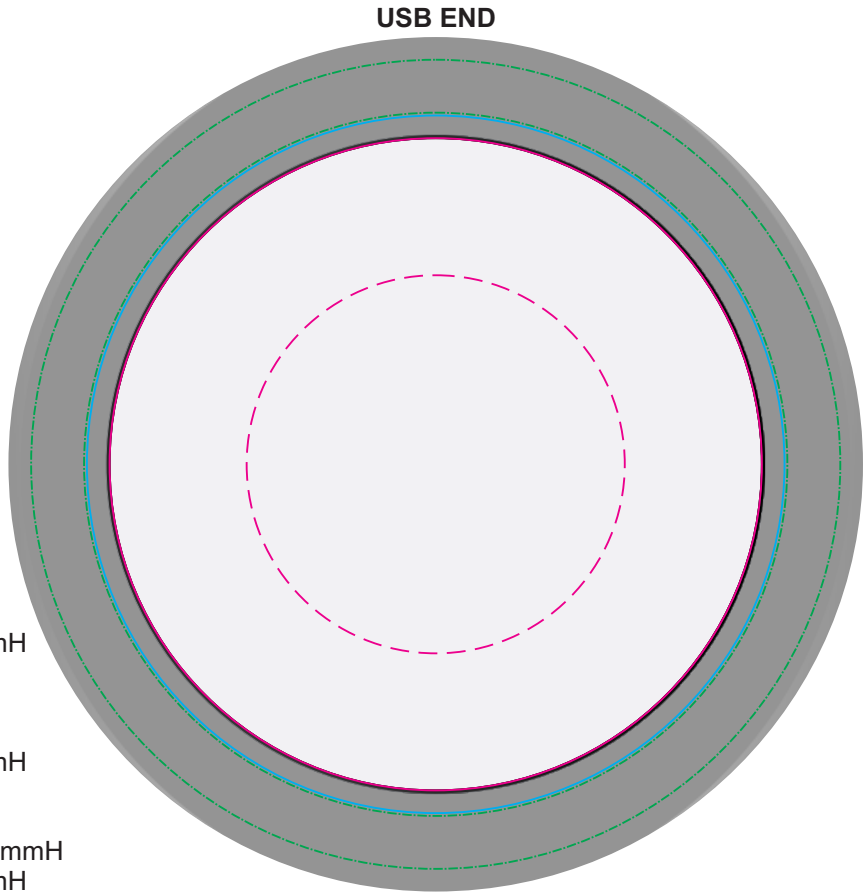

LL0275 - Aluminium Ranger Fast Wireless Charger with Sleeve - Black Aluminium + Sleeve

- Pad Print
- CMYK Direct Digital
- Laser Engrave

CMYK Direct Digital

Pad
Print Area: 50mm Diameter
Actual print size: xxmmL x xxmmH

Digital
Print Area: 86mm Diameter
Actual print size: xxmmL x xxmmH

Laser
Print Area: 107mm Diameter x 7mmH
Actual print size: xxmmL x xxmmH

Finished print area - Pad ---

Finished print area - Edge to Edge Digital ---

Finished print area - Laser Engraved ---

Digital Bleed ---