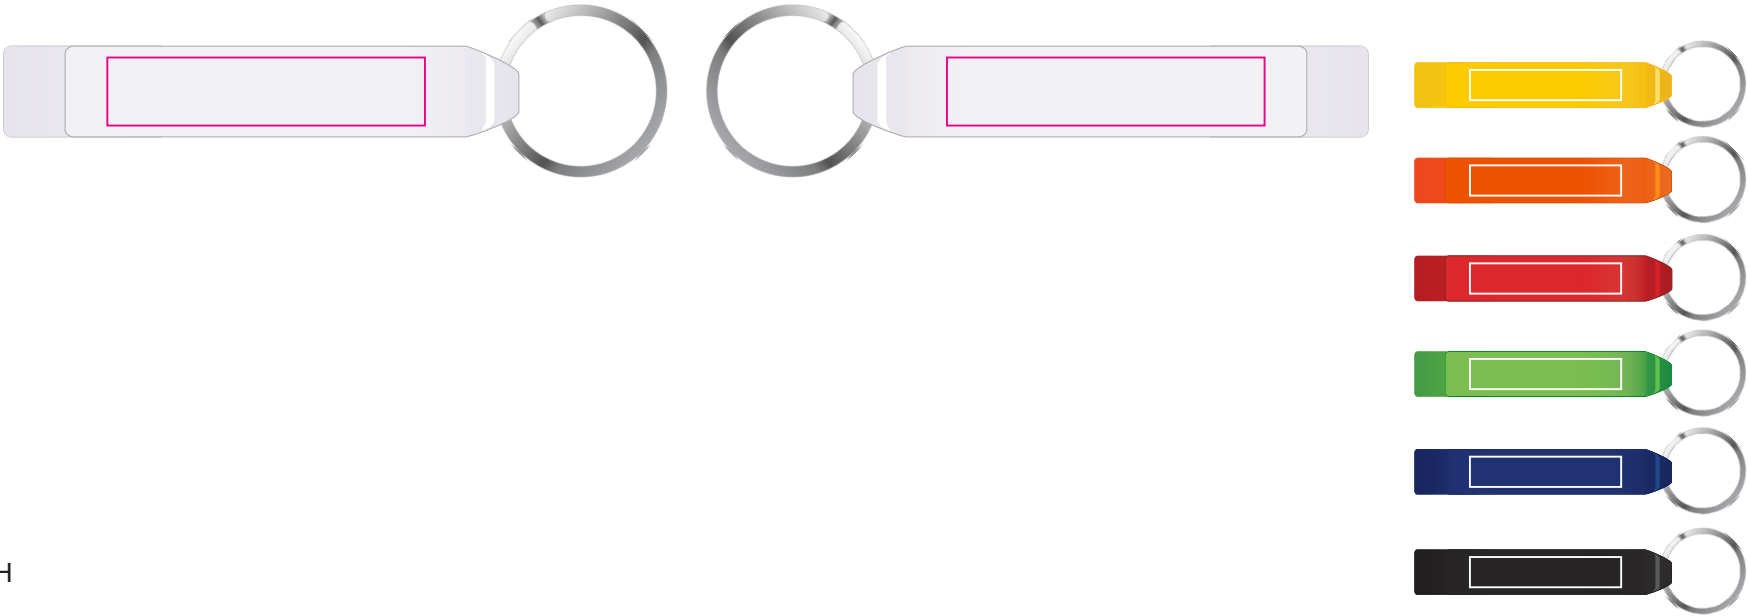

Logo Here

Job # XXXXXX  
Cust # XXXX-XC

**LL2659 - Nitro Pop Top Opener Keytag - White, Yellow, Orange, Red, Green, Blue or Black**

Pad Print  PMS XXXc

CMYK Direct Digital 

Right handed

Left handed

Print Area: 42mmL x 9mmH  
Actual print size: xxmmL x xxmmH

Finished print area 