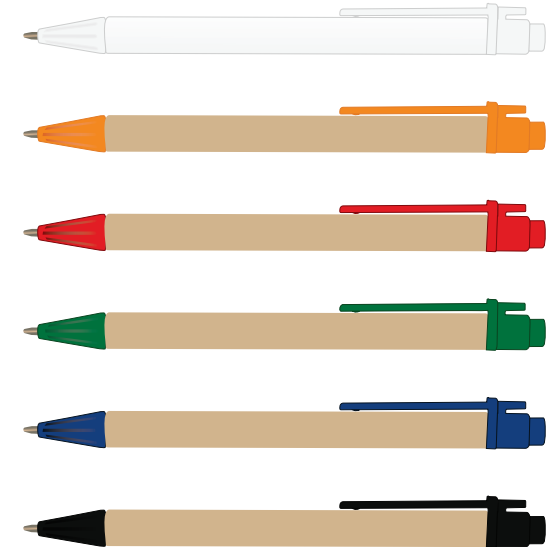

LL200 - Matador Cardboard Pen - Natural/White, Natural/Orange, Natural/Red, Natural/Green, Natural/Blue, Natural/Black

Pad Print  PMS XXXc

Pad Print
Maximum Print Area: 55mmL x 7mmH
Actual print size: xxmmL x xxmmH

Logo Here

Job # XXXXXX
Cust # XXXX-XC

LL200 - Matador Cardboard Pen - Natural/White, Natural/Orange, Natural/Red, Natural/Green, Natural/Blue, Natural/Black + Cardboard Sleeve: Black, Natural, White

Pad Print  PMS XXXc