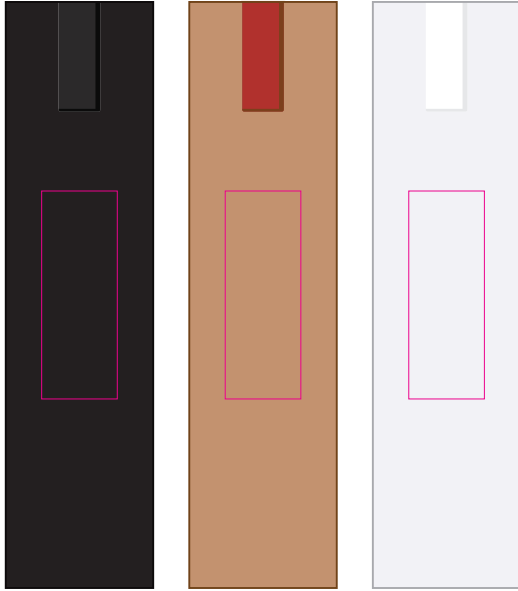

LL200 - Matador Cardboard Pen - Natural/White, Natural/Orange, Natural/Red, Natural/Green, Natural/Blue, Natural/Black

Pad Print  PMS XXXc

Pad Print
Maximum Print Area: 55mmL x 7mmH
Actual print size: xxmmL x xxmmH

Logo Here

Job # XXXXXX
Cust # XXXX-XC

LL200 - Matador Cardboard Pen - Natural/White, Natural/Orange, Natural/Red, Natural/Green, Natural/Blue, Natural/Black + Cardboard Sleeve: Black, Natural, White

Pad Print  PMS XXXc

Pad Print  PMS XXXc

Cardboard Pouch to be supplied in bulk 

Cardboard Pouch with pens packed inside 

Pad Print
Maximum Print Area: 55mmL x 7mmH
Actual print size: xxmmL x xxmmH

CMYK Direct Digital 

Digital
Maximum Print Area: 90mmL x 6mmH
Actual print size: xxmmL x xxmmH

Roll Print  PMS XXXc

Roll Print
Maximum Print Area: 35mmL x 25mmH
Actual print size: xxmmL x xxmmH

Finished print area 

BELOW IS 50% OF ACTUAL SIZE

Pad - Sleeve
Print Area: 20mmL x 55mmH
Actual print size: xxmmL x xxmmH