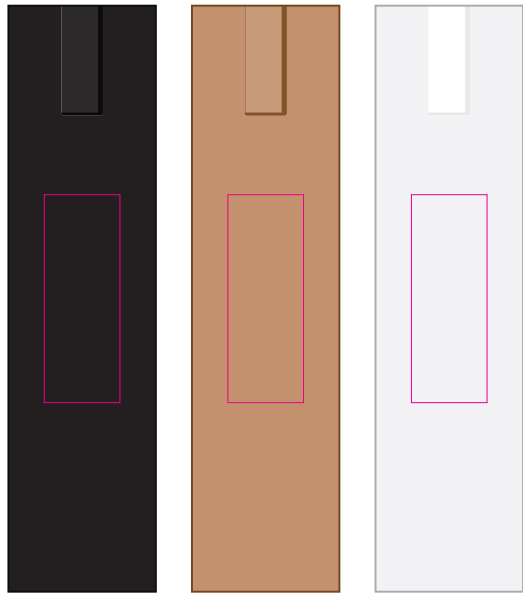

Logo Here

Job # XXXXXX
Cust # XXXX-XC

LL511 - Chrystalis Pen w/Silver Accents - Transparent Barrel - Clear, Yellow, Orange, Red, Hot Pink, Pink, Purple, Green, Dark Green, Light Blue, Dark Blue, Black or Solid Silver/Black

Logo Here

Job # XXXXXX
Cust # XXXX-XC

LL511 - Chrystalis Pen w/Silver Accents - Transparent Barrel - Clear, Yellow, Orange, Red, Hot Pink, Pink, Purple, Green, Dark Green, Light Blue, Dark Blue, Black or Solid Silver/Black + Cardboard Sleeve: Black, Natural, White

Pad Print  PMS XXXc

CMYK Direct Digital 

Pad Print  PMS XXXc

Cardboard Pouch to be supplied in bulk 

Cardboard Pouch with pens packed inside 

BELOW IS 50% OF ACTUAL SIZE

Pad - Pen
Print Area: 45mmL x 9mmH
Actual print size: xxmmL x xxmmH

Pad Print

PMS
XXXc

Pad - Sleeve

Print Area: 20mmL x 55mmH

Actual print size: xxmmL x xxmmH

Finished print area