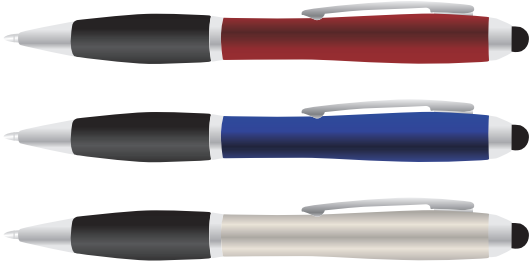

Logo Here

Job # XXXXXX
Cust # XXXX-XC

LL3260 - Santa Fe Pen/Stylus - Red/Silver/Black, Blue/Silver/Black, Silver/Black

Pad Print  PMS XXXc

CMYK Direct Digital 

Pad
Print Area: 45mmL x 7mmH
Actual print size: xxmmL x xxmmH

Digital
Print Area: 50mmL x 5mmH / 32mmL x 7mmH
Actual print size: xxmmL x xxmmH

LL3260 - Santa Fe Pen/Stylus - Red/Silver/Black, Blue/Silver/Black, Silver/Black + Cardboard Sleeve: Black, Natural, White

Pad Print PMS XXXc

CMYK Direct Digital

Pad Print PMS XXXc

- Cardboard Pouch to be supplied in bulk
- Cardboard Pouch with pens packed inside

Pad
Print Area: 45mmL x 7mmH
Actual print size: xxmmL x xxmmH

Digital
Print Area: 50mmL x 5mmH / 32mmL x 7mmH
Actual print size: xxmmL x xxmmH