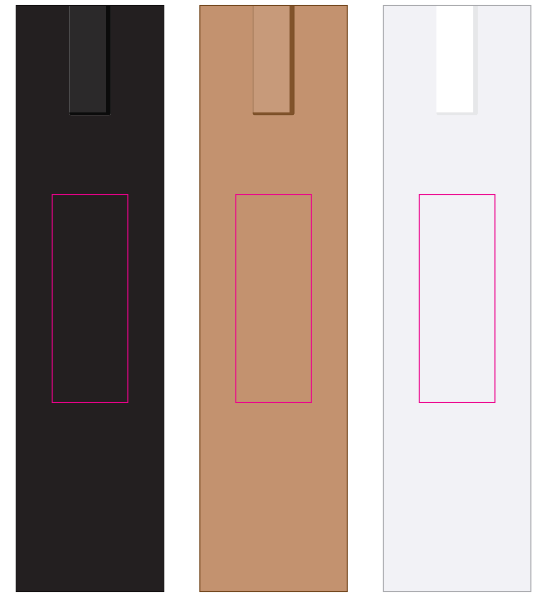

Logo Here

Job # XXXXXX
Cust # XXXX-XC

LL3260 - Santa Fe Pen/Stylus - Red/Silver/Black, Blue/Silver/Black, Silver/Black

Pad Print  PMS XXXc

CMYK Direct Digital 

Pad
Print Area: 45mmL x 7mmH
Actual print size: xxmmL x xxmmH

Digital
Print Area: 50mmL x 5mmH / 32mmL x 7mmH
Actual print size: xxmmL x xxmmH

LL3260 - Santa Fe Pen/Stylus - Red/Silver/Black, Blue/Silver/Black, Silver/Black + Cardboard Sleeve: Black, Natural, White

Pad Print PMS XXXc

CMYK Direct Digital

Pad Print PMS XXXc

- Cardboard Pouch to be supplied in bulk
- Cardboard Pouch with pens packed inside

Pad
Print Area: 45mmL x 7mmH
Actual print size: xxmmL x xxmmH

Digital
Print Area: 50mmL x 5mmH / 32mmL x 7mmH
Actual print size: xxmmL x xxmmH

BELOW IS 50% OF ACTUAL SIZE

Pad - Sleeve
Print Area: 20mmL x 55mmH
Actual print size: xxmmL x xxmmH

Finished print area

Pad Print

PMS
XXXc

Pad - Sleeve

Print Area: 20mmL x 55mmH

Actual print size: xxmmL x xxmmH