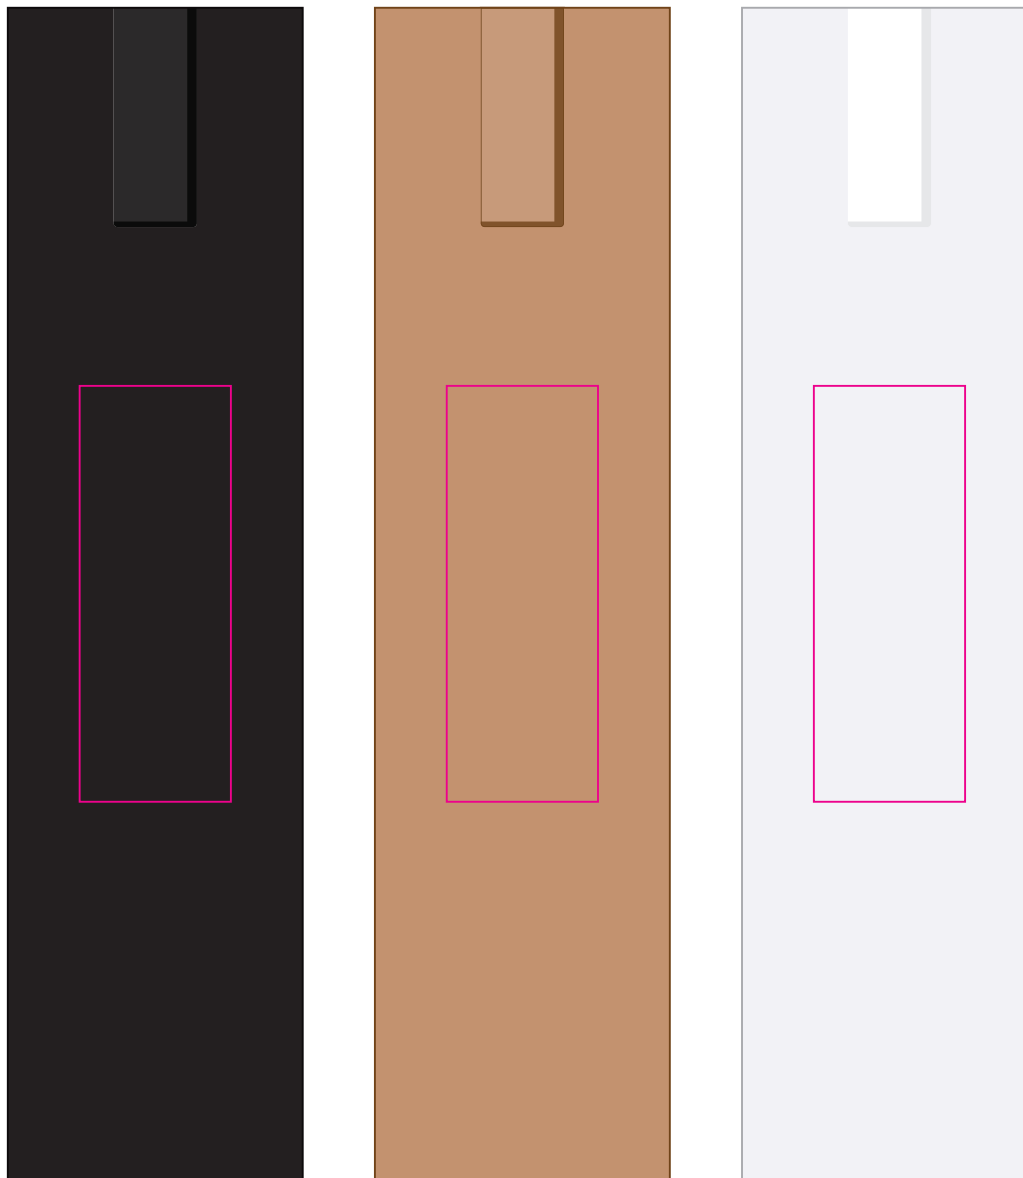

Logo Here

Job # XXXXXX
Cust # XXXX-XC

LL3260 - Santa Fe Pen/Stylus - Red/Silver/Black, Blue/Silver/Black, Silver/Black

Pad Print  PMS XXXc

CMYK Direct Digital 

Pad
Print Area: 45mmL x 7mmH
Actual print size: xxmmL x xxmmH

Digital
Print Area: 50mmL x 5mmH / 32mmL x 7mmH
Actual print size: xxmmL x xxmmH

LL3260 - Santa Fe Pen/Stylus - Red/Silver/Black, Blue/Silver/Black, Silver/Black + Cardboard Sleeve: Black, Natural, White

BELOW IS 50% OF ACTUAL SIZE

Pad - Sleeve
Print Area: 20mmL x 55mmH
Actual print size: xxmmL x xxmmH

Finished print area

Pad Print

PMS
XXXc

Pad - Sleeve

Print Area: 20mmL x 55mmH

Actual print size: xxmmL x xxmmH

Finished print area