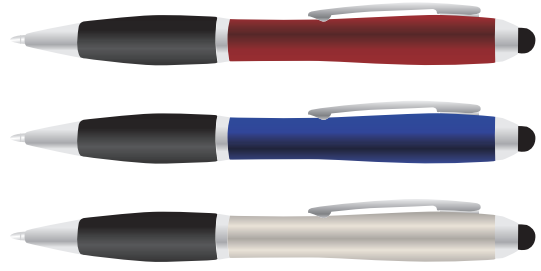

Logo Here

Job # XXXXXX
Cust # XXXX-XC

LL3260 - Santa Fe Pen/Stylus - Red/Silver/Black, Blue/Silver/Black, Silver/Black

Pad Print  PMS XXXc

CMYK Direct Digital 

Pad
Print Area: 45mmL x 7mmH
Actual print size: xxmmL x xxmmH

Digital
Print Area: 50mmL x 5mmH / 32mmL x 7mmH
Actual print size: xxmmL x xxmmH

LL3260 - Santa Fe Pen/Stylus - Red/Silver/Black, Blue/Silver/Black, Silver/Black + Cardboard Sleeve: Black, Natural, White

Pad Print PMS XXXc

CMYK Direct Digital

Pad Print PMS XXXc

- Cardboard Pouch to be supplied in bulk
- Cardboard Pouch with pens packed inside

Pad
Print Area: 45mmL x 7mmH
Actual print size: xxmmL x xxmmH

Digital
Print Area: 50mmL x 5mmH / 32mmL x 7mmH
Actual print size: xxmmL x xxmmH