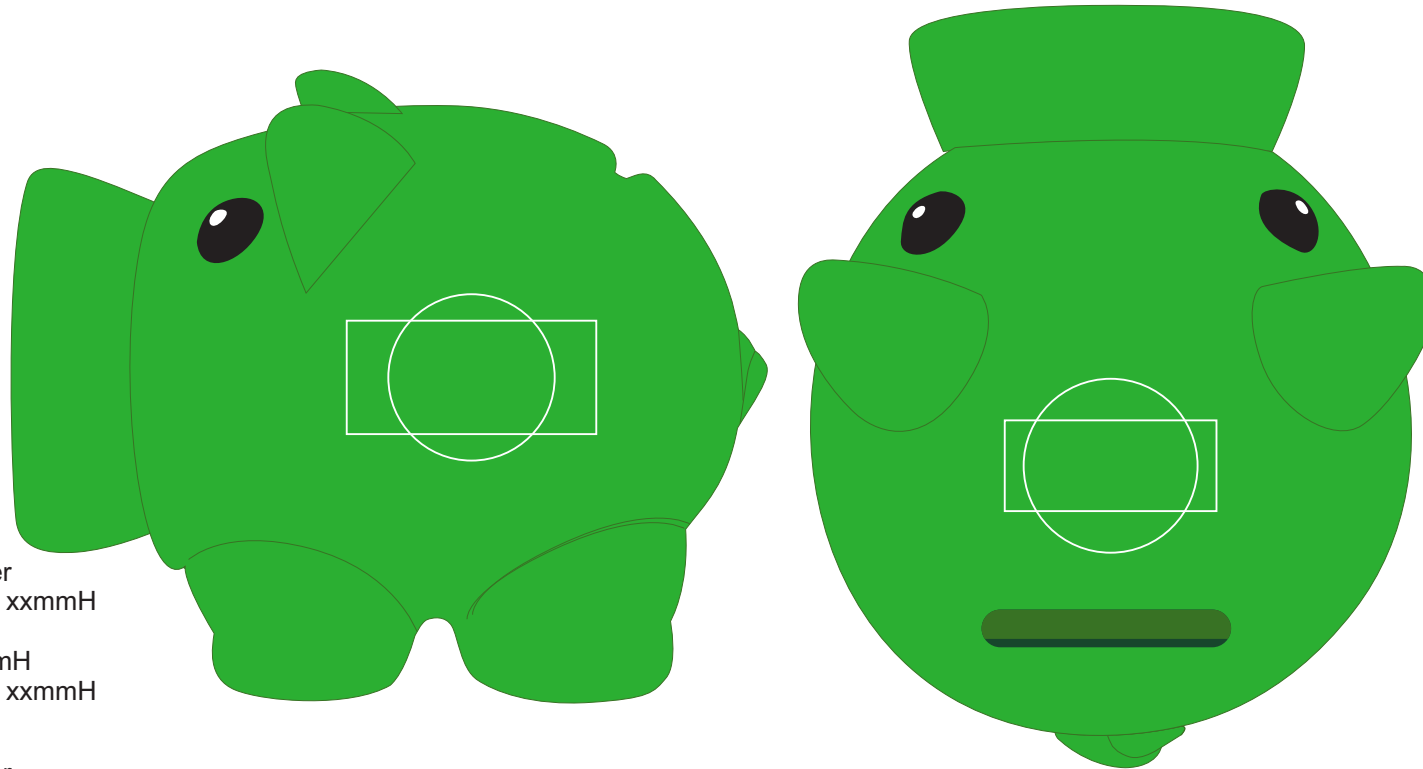

LL2408 - Micro Piglet Coin Bank - Orange, Pink, Green & Purple

Pad Print  PMS XXXc

Top - Pad Print
Print Area: 23mm Diameter
Actual print size: xxmmL x xxmmH

Print Area: 28mmL x 12mmH
Actual print size: xxmmL x xxmmH

Side - Pad Print
Print Area: 22mm Diameter
Actual print size: xxmmL x xxmmH

Print Area: 33mmL x 15mmH
Actual print size: xxmmL x xxmmH

Finished print area 